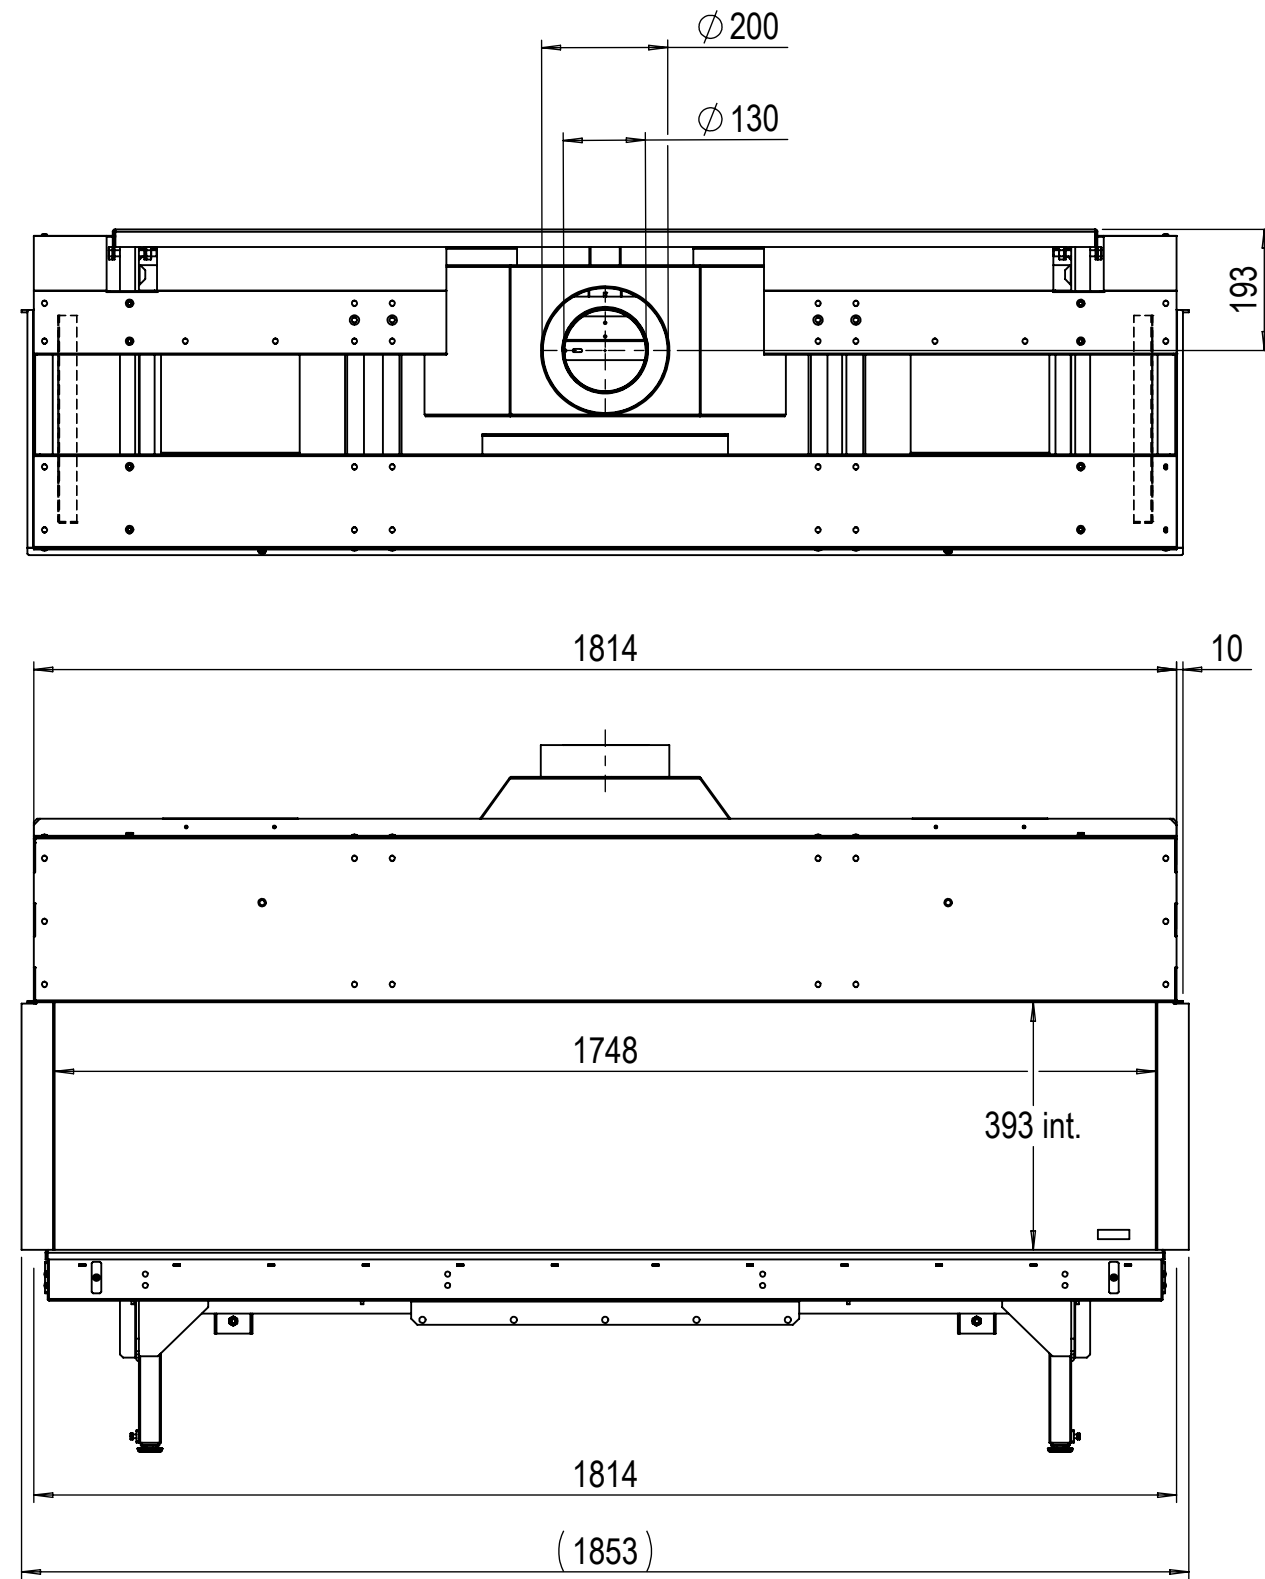

Supplied adjustable feet (4x)

Dimensional Drawing Triple Premium XXL - cover strip large

Glen Dimplex Benelux BV

P.O. box 219, NL-8440 AE Heerenveen Tel.: +31(0)513 656500 Fax: +31(0)513 656531

Supplied adjustable feet (4x)

Dimensional Drawing Triple Premium XXL - cover strip small

Glen Dimplex Benelux BV

P.O. box 219, NL-8440 AE Heerenveen Tel.: +31(0)513 656500 Fax: +31(0)513 656531