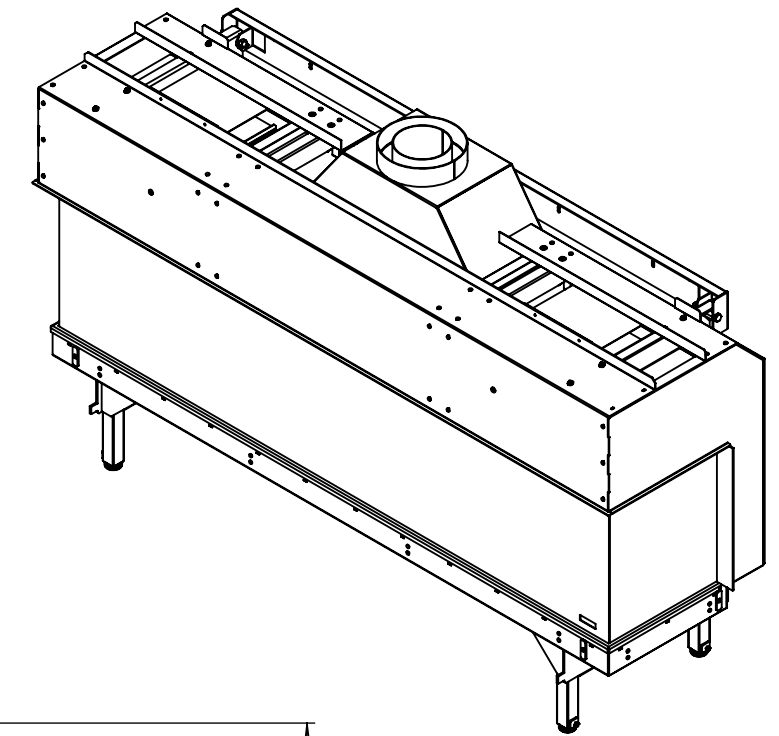

Supplied adjustable feet (4x)

Dimensional Drawing Triple Premium XXL - cover strip large

Glen Dimplex Benelux BV

P.O. box 219, NL-8440 AE Heerenveen Tel.: +31(0)513 656500 Fax: +31(0)513 656531

Supplied adjustable feet (4x)

Dimensional Drawing Triple Premium XXL - cover strip small

Glen Dimplex Benelux BV

P.O. box 219, NL-8440 AE Heerenveen Tel.: +31(0)513 656500 Fax: +31(0)513 656531