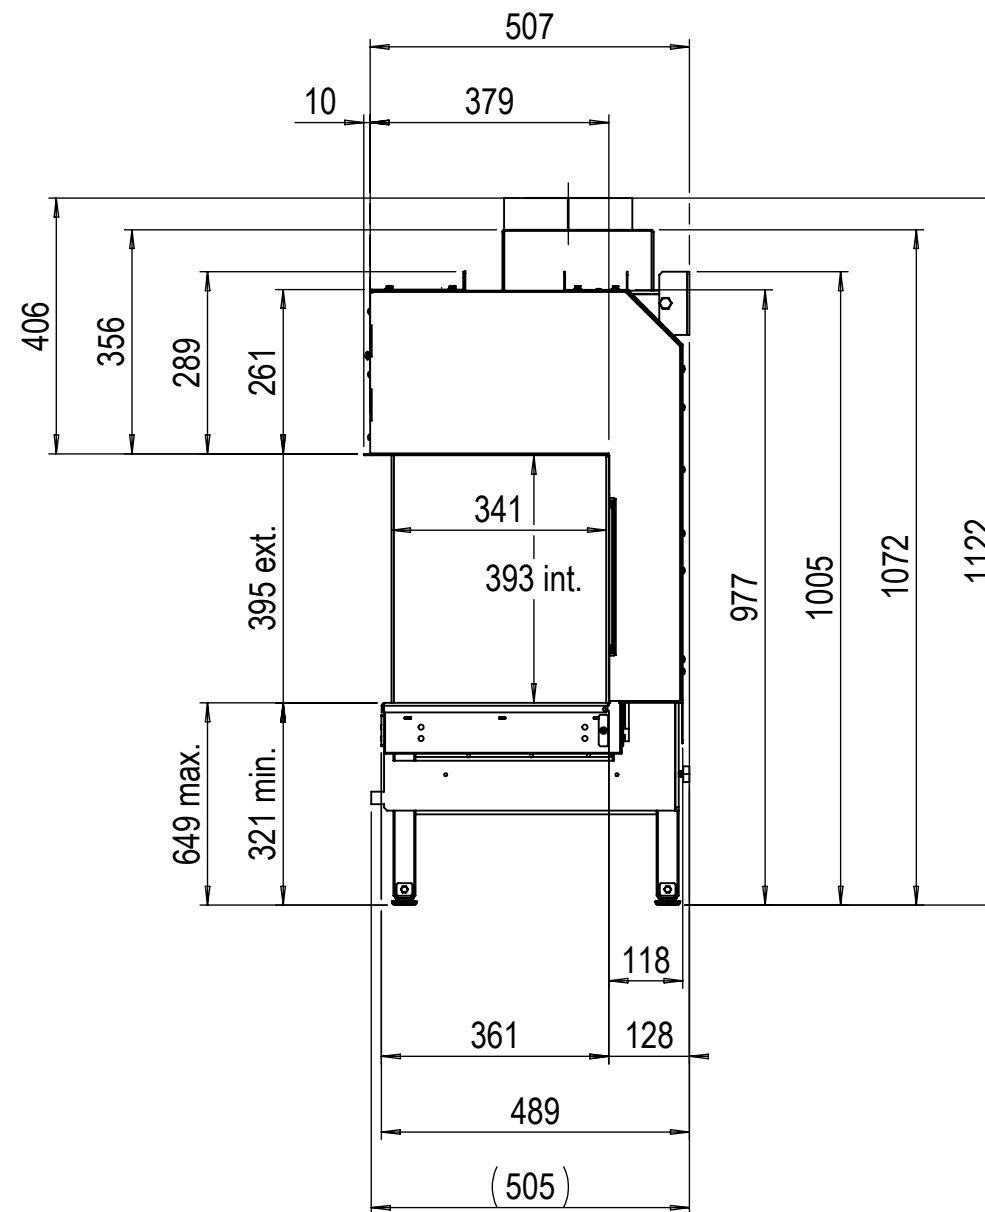

Supplied adjustable feet (4x)

Dimensional Drawing Triple Premium XXL - cover strip large

Glen Dimplex Benelux BV

P.O. box 219, NL-8440 AE Heerenveen Tel.: +31(0)513 656500 Fax: +31(0)513 656531

Supplied adjustable feet (4x)

Dimensional Drawing Triple Premium XXL - cover strip small

Glen Dimplex Benelux BV

P.O. box 219, NL-8440 AE Heerenveen Tel.: +31(0)513 656500 Fax: +31(0)513 656531