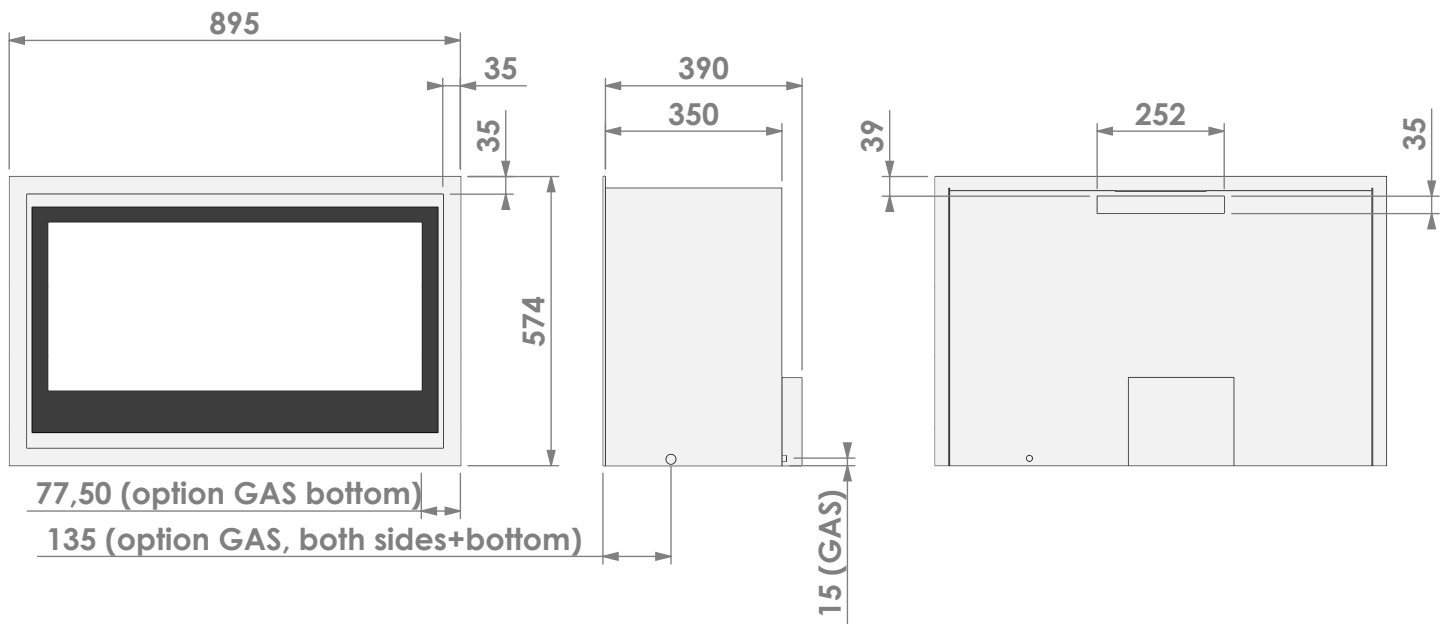

U.K. only

belfires

Barbas Bellfires B.V.
Hallenstraat 17
5531 AB Bladel
The Netherlands
www.barbasbellfires.com

Name: **Unica 2-90 with fan Unlined flue- Back opening 35mm**

Modifications reserved

Scale: **1:15**
Unit: **mm**

Version: **0**