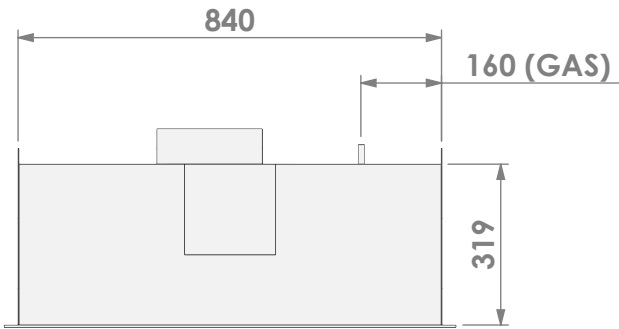

U.K. only

belfires

Barbas Bellfires B.V.
Hallenstraat 17
5531 AB Bladel
The Netherlands
www.barbasbellfires.com

Name: **Unica 2-90 with fan Unlined flue- Back opening 35mm**

Modifications reserved

Scale: **1:15**
Unit: **mm**

Version: **0**