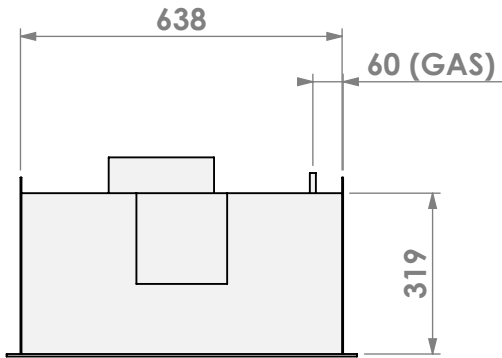

U.K. only

belfires

Barbas Belfires B.V.
Hallenstraat 17
5531 AB Bladel
The Netherlands
www.barbasbelfires.com

Name: Unica 2-70 Unlined flue- Back opening 35mm

Modifications reserved

Scale: 1:15
Unit: mm

Version: 1

U.K. only

belfires

Barbas Bellfires B.V.
 Hallenstraat 17
 5531 AB Bladel
 The Netherlands
 www.barbasbellfires.com

Name: **Unica 2-70 with fan Unlined flue Back opening**

35mm
 Modifications reserved

Scale: **1:15**
 Unit: **mm**