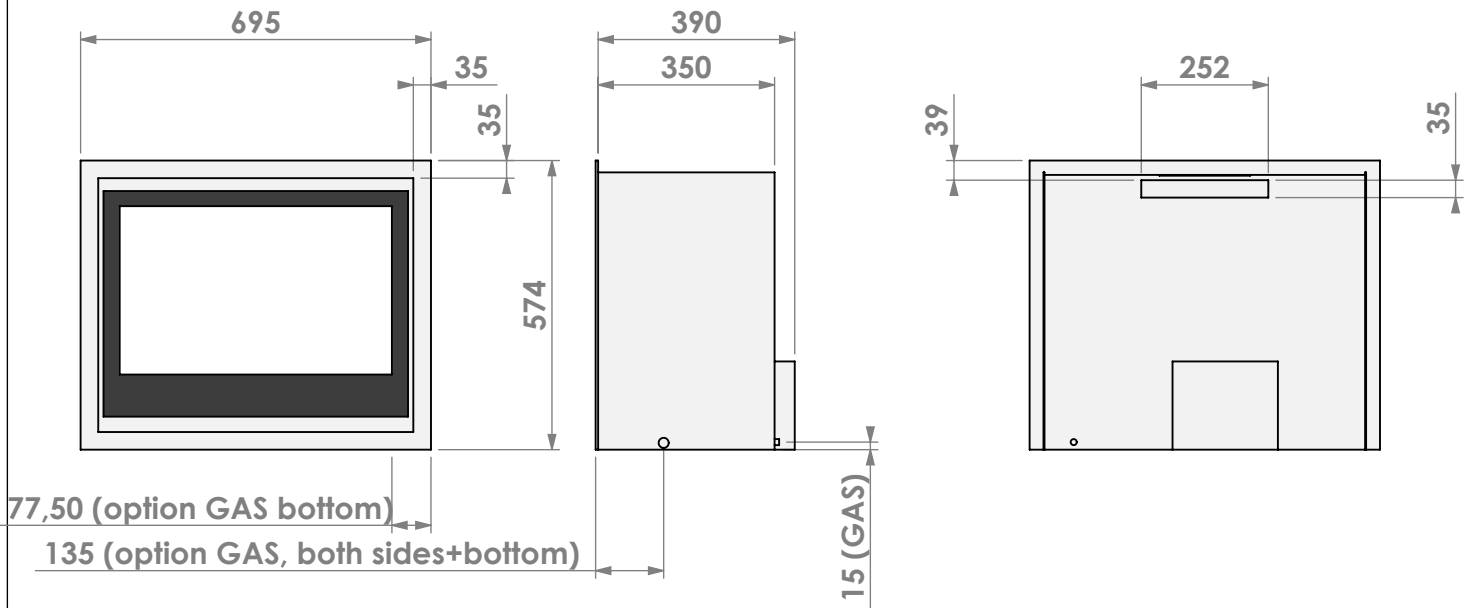

U.K. only

belfires

Barbas Belfires B.V.
Hallenstraat 17
5531 AB Bladel
The Netherlands
www.barbasbelfires.com

Name: Unica 2-70 Unlined flue- Back opening 35mm

Modifications reserved

Scale: 1:15
Unit: mm

Version: 1

U.K. only

belfires

Barbas Bellfires B.V.
 Hallenstraat 17
 5531 AB Bladel
 The Netherlands
 www.barbasbellfires.com

Name: **Unica 2-70 with fan Unlined flue Back opening**

35mm
 Modifications reserved

Scale: **1:15**
 Unit: **mm**