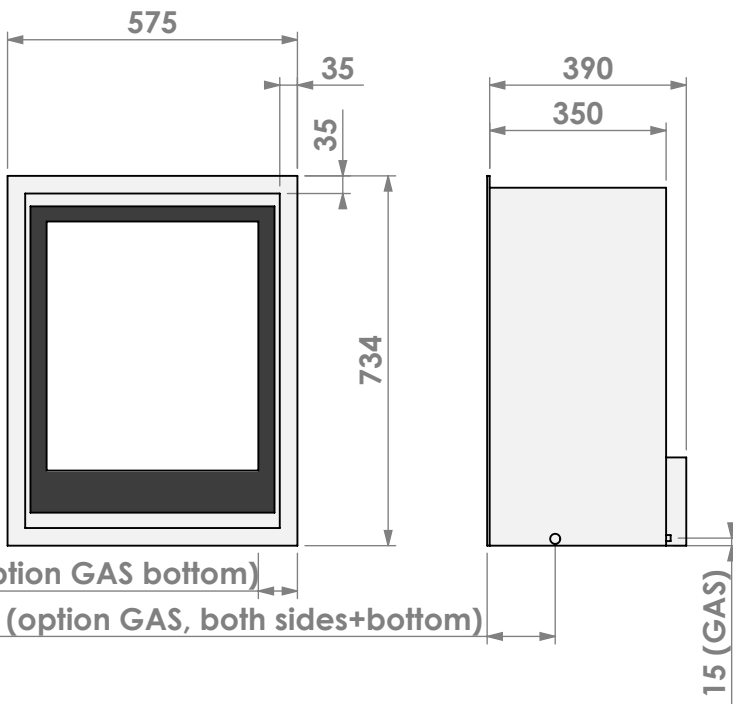

77,50 (option GAS bottom)

135 (option GAS, both sides+bottom)

U.K. only

belfires

Barbas Belfires B.V.
Hallenstraat 17
5531 AB Bladel
The Netherlands
www.barbasbelfires.com

Name: Unica 2-55 Unlined flue- Back opening 35mm

Modifications reserved

Scale: 1:15
Unit: mm

Version: 0

U.K. only

belfires

Barbas Bellfires B.V.
Hallenstraat 17
5531 AB Bladel
The Netherlands
www.barbasbellfires.com

Name: **Unica 2-55 with fan Unlined flue Back opening**

35mm
Modifications reserved

Scale: **1:15**
Unit: **mm**

Version: **0**