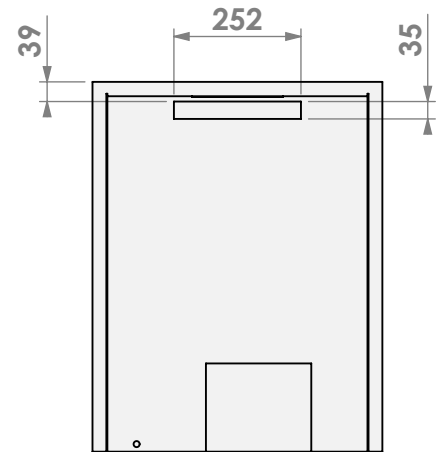

Modifications reserved

Scale: 1:15
Unit: mm

Version: 0

U.K. only

belfires

Barbas Bellfires B.V.
Hallenstraat 17
5531 AB Bladel
The Netherlands
www.barbasbellfires.com

Name: **Unica 2-55 with fan Unlined flue Back opening**

35mm
Modifications reserved

Scale: **1:15**
Unit: **mm**

Version: **0**