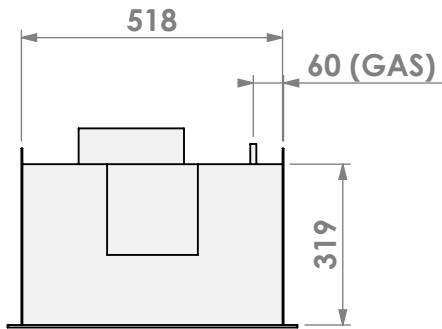

Modifications reserved

Scale: 1:15
Unit: mm

Version: 0

U.K. only

belfires

Barbas Bellfires B.V.
Hallenstraat 17
5531 AB Bladel
The Netherlands
www.barbasbellfires.com

Name: **Unica 2-55 with fan Unlined flue Back opening**

35mm
Modifications reserved

Scale: **1:15**
Unit: **mm**

Version: **0**