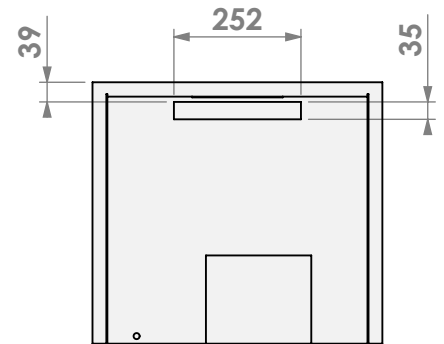

U.K. only !

belfires

Barbas Belfires B.V.
Hallenstraat 17
5531 AB Bladel
The Netherlands
www.barbasbelfires.com

Name: Unica 2-50 Unlined flue- Back opening 35mm

Modifications reserved

Scale: 1:15
Unit: mm

Version: 0

U.K. only !

belfires

Barbas Bellfires B.V.
 Hallenstraat 17
 5531 AB Bladel
 The Netherlands
 www.barbasbellfires.com

Name: **Unica 2-50 with fan Unlined flue Back opening**

35mm
 Modifications reserved

Scale: **1:15**
 Unit: **mm**