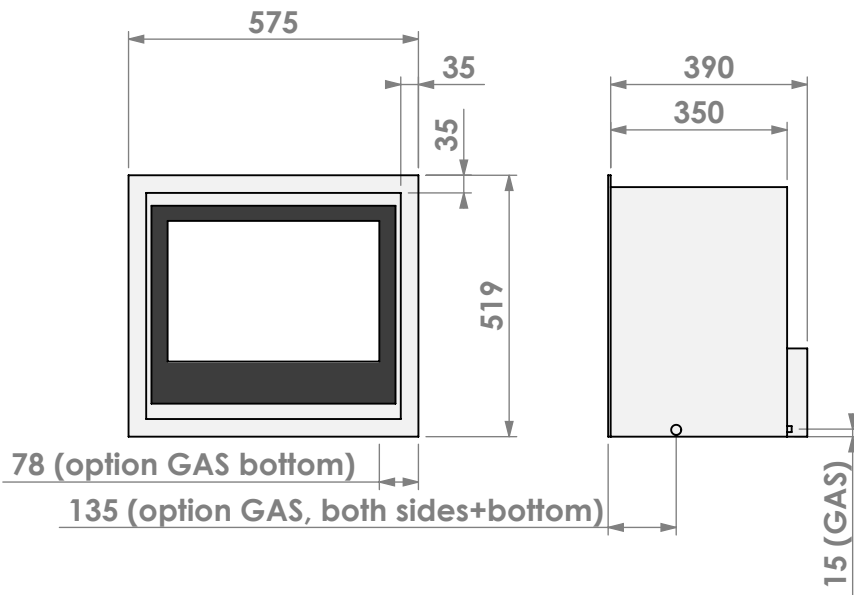

U.K. only !

belfires

Barbas Belfires B.V.
Hallenstraat 17
5531 AB Bladel
The Netherlands
www.barbasbelfires.com

Name: Unica 2-50 Unlined flue- Back opening 35mm

Modifications reserved

Scale: 1:15
Unit: mm

Version: 0

U.K. only !

belfires

Barbas Bellfires B.V.
 Hallenstraat 17
 5531 AB Bladel
 The Netherlands
 www.barbasbellfires.com

Name: **Unica 2-50 with fan Unlined flue Back opening**

35mm
 Modifications reserved

Scale: **1:15**
 Unit: **mm**