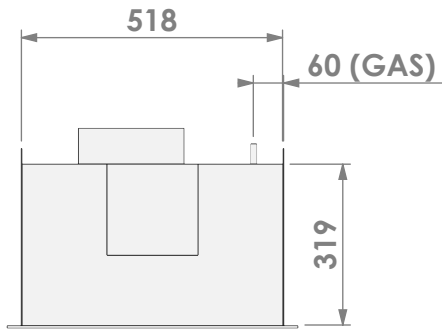

U.K. only !

belfires

Barbas Belfires B.V.
Hallenstraat 17
5531 AB Bladel
The Netherlands
www.barbasbelfires.com

Name: Unica 2-50 Unlined flue- Back opening 35mm

Modifications reserved

Scale: 1:15
Unit: mm

Version: 0