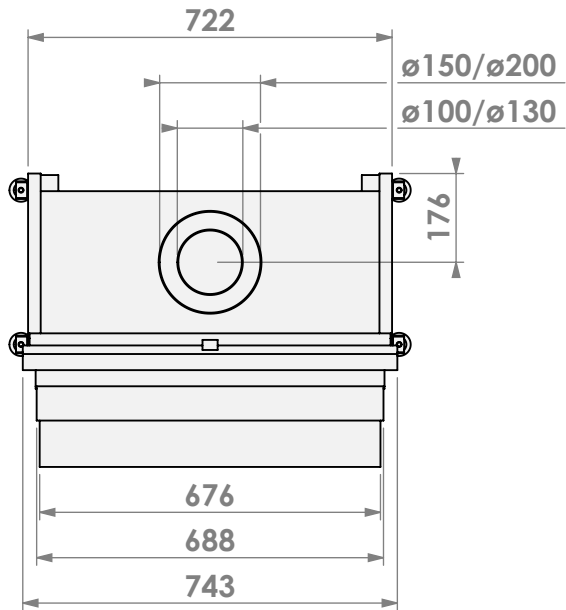

Modifications reserved

Scale: **1:15**
 Unit: **mm**

Version: **0**

* = optional extended adjustable legs max. + 350 mm

belfires

Barbas Belfires B.V.
Hallenstraat 17
5531 AB Bladel
The Netherlands
www.barbasbelfires.com

Name: **Topsham Large-3 hidden door convection casing**

Modifications reserved

Scale: **1:15**
Unit: **mm**

Version: **0**

belfires

Barbas Bellfires B.V.
Hallenstraat 17
5531 AB Bladel
The Netherlands
www.barbasbellfires.com

Name: **Topsham Large-3 hidden door+ 10cm**

Modifications reserved

Scale: **1:15**
Unit: **mm**

Version: **0**

* = optional extended adjustable legs max. + 350 mm

belfires

Barbas Bellfires B.V.
Hallenstraat 17
5531 AB Bladel
The Netherlands
www.barbasbellfires.com

Name: Topsham Large-3 hidden door+ 10cm stone bar

Modifications reserved

Scale: 1:15
Unit: mm

Version: 0