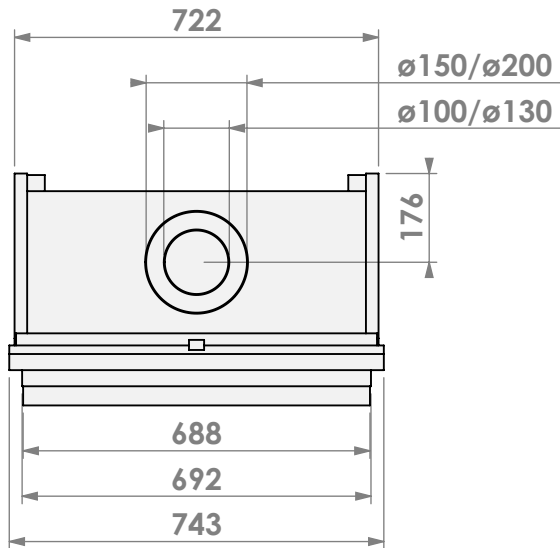

Modifications reserved

Scale: **1:15**
 Unit: **mm**

Version: **0**

* = optional extended adjustable legs max. + 350 mm

belfires

Barbas Belfires B.V.
Hallenstraat 17
5531 AB Bladel
The Netherlands
www.barbasbelfires.com

Name: **Topsham Large-3 hidden door convection casing**

Modifications reserved

Scale: **1:15**
Unit: **mm**

Version: **0**

belfires

Barbas Bellfires B.V.
Hallenstraat 17
5531 AB Bladel
The Netherlands
www.barbasbellfires.com

Name: **Topsham Large-3 hidden door+ 10cm**

Modifications reserved

Scale: **1:15**
Unit: **mm**

Version: **0**

* = optional extended adjustable legs max. + 350 mm

belfires

Barbas Bellfires B.V.
Hallenstraat 17
5531 AB Bladel
The Netherlands
www.barbasbellfires.com

Name: Topsham Large-3 hidden door+ 10cm stone bar

Modifications reserved

Scale: 1:15
Unit: mm

Version: 0