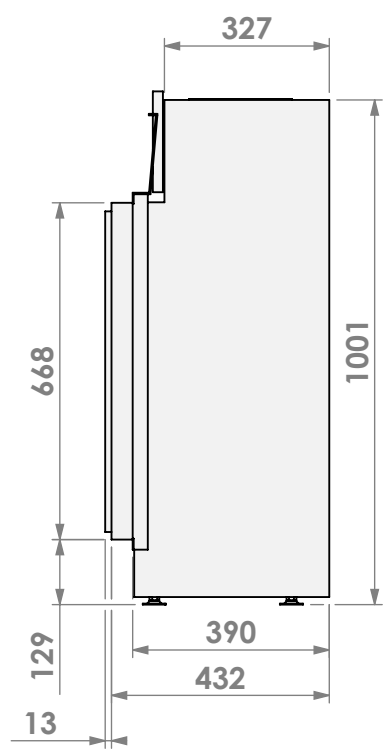

* = optional extended adjustable legs max. + 350 mm

belfires

Barbas Belfires B.V.
 Hallenstraat 17
 5531 AB Bladel
 The Netherlands
 www.barbasbelfires.com

Name: **Topsham Large-3 floating frame convection casing**

Modifications reserved

Scale: **1:15**
 Unit: **mm**

Version: **0**

* = optional extended adjustable legs max. + 350 mm

belfires

Barbas Belfires B.V.
Hallenstraat 17
5531 AB Bladel
The Netherlands
www.barbasbelfires.com

Name: **Topsham Large-3 hidden door+ 10cm**

Modifications reserved

Scale: **1:15**
Unit: **mm**

Version: **0**

* = optional extended adjustable legs max. + 350 mm

belfires

Barbas Bellfires B.V.
Hallenstraat 17
5531 AB Bladel
The Netherlands
www.barbasbellfires.com

Name: Topsham Large-3 hidden door+ 10cm stone bar

Modifications reserved

Scale: 1:15
Unit: mm

Version: 0