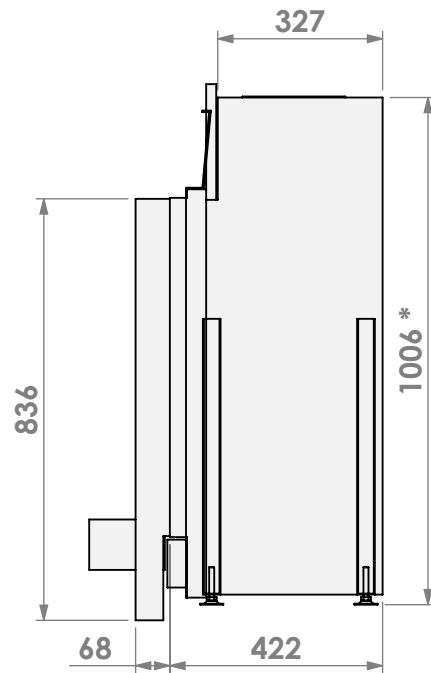

Modifications reserved

Scale: **1:15**
 Unit: **mm**

Version: **0**

* = optional extended adjustable legs max. + 350 mm

belfires

Barbas Belfires B.V.
Hallenstraat 17
5531 AB Bladel
The Netherlands
www.barbasbelfires.com

Name: **Topsham Large-3 hidden door convection casing**

Modifications reserved

Scale: **1:15**
Unit: **mm**

Version: **0**

belfires

Barbas Bellfires B.V.
Hallenstraat 17
5531 AB Bladel
The Netherlands
www.barbasbellfires.com

Name: **Topsham Large-3 hidden door+ 10cm**

Modifications reserved

Scale: **1:15**
Unit: **mm**

Version: **0**

* = optional extended adjustable legs max. + 350 mm

belfires

Barbas Bellfires B.V.
Hallenstraat 17
5531 AB Bladel
The Netherlands
www.barbasbellfires.com

Name: Topsham Large-3 hidden door+ 10cm stone bar

Modifications reserved

Scale: 1:15
Unit: mm

Version: 0