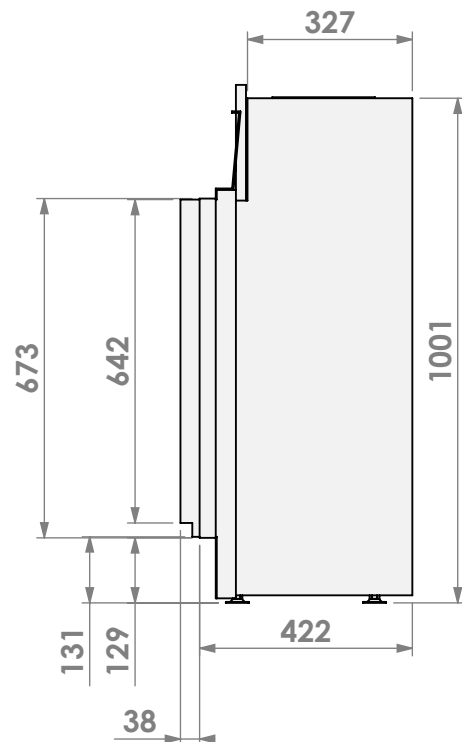

Modifications reserved

Scale: **1:15**
 Unit: **mm**

Version: **0**

* = optional extended adjustable legs max. + 350 mm

belfires

Barbas Belfires B.V.
Hallenstraat 17
5531 AB Bladel
The Netherlands
www.barbasbelfires.com

Name: **Topsham Large-3 hidden door convection casing**

Modifications reserved

Scale: **1:15**
Unit: **mm**

Version: **0**

belfires

Barbas Bellfires B.V.
Hallenstraat 17
5531 AB Bladel
The Netherlands
www.barbasbellfires.com

Name: **Topsham Large-3 hidden door+ 10cm**

Modifications reserved

Scale: **1:15**
Unit: **mm**

Version: **0**

* = optional extended adjustable legs max. + 350 mm

belfires

Barbas Bellfires B.V.
Hallenstraat 17
5531 AB Bladel
The Netherlands
www.barbasbellfires.com

Name: Topsham Large-3 hidden door+ 10cm stone bar

Modifications reserved

Scale: 1:15
Unit: mm

Version: 0