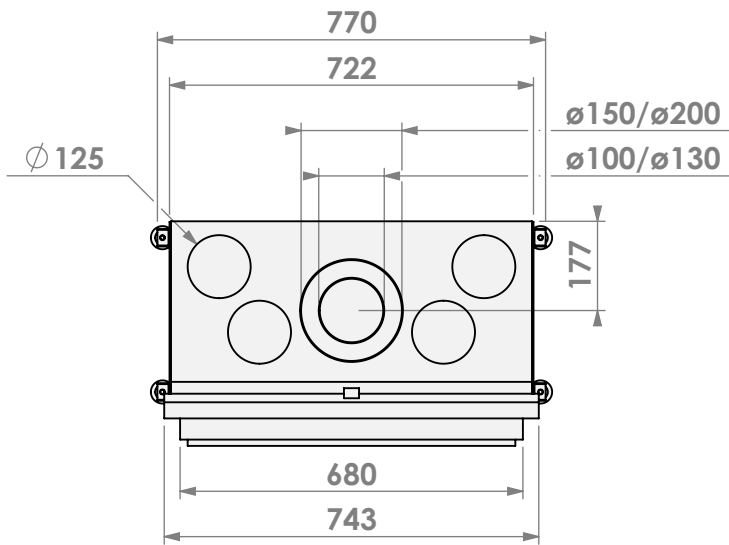

belfires

Barbas Bellfires B.V.
 Hallenstraat 17
 5531 AB Bladel
 The Netherlands
 www.barbasbellfires.com

Name: **Topsham Large-3 hidden door**

Modifications reserved

Scale: **1:15**
 Unit: **mm**

Version: **0**

Modifications reserved

Scale: **1:15**
 Unit: **mm**

Version: **0**

* = optional extended adjustable legs max. + 350 mm

belfires

Barbas Belfires B.V.
Hallenstraat 17
5531 AB Bladel
The Netherlands
www.barbasbelfires.com

Name: **Topsham Large-3 hidden door+ 10cm**

Modifications reserved

Scale: **1:15**
Unit: **mm**

Version: **0**

* = optional extended adjustable legs max. + 350 mm

belfires

Barbas Bellfires B.V.
Hallenstraat 17
5531 AB Bladel
The Netherlands
www.barbasbellfires.com

Name: Topsham Large-3 hidden door+ 10cm stone bar

Modifications reserved

Scale: 1:15
Unit: mm

Version: 0