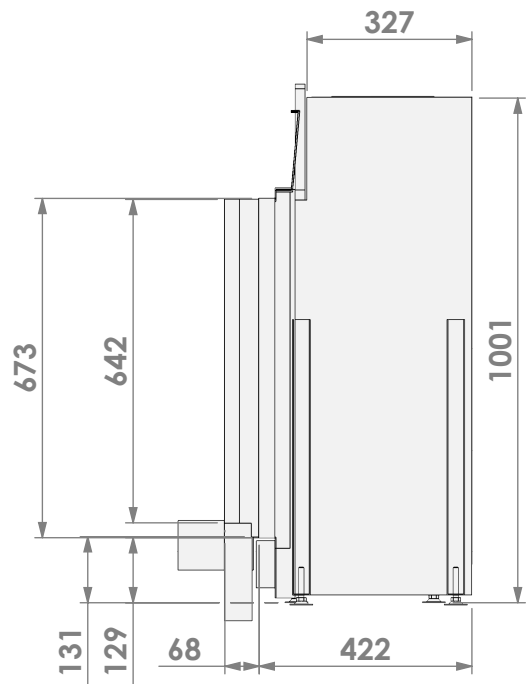

Modifications reserved

Scale: **1:15**
 Unit: **mm**

Version: **0**

* = optional extended adjustable legs max. + 350 mm

belfires

Barbas Belfires B.V.
Hallenstraat 17
5531 AB Bladel
The Netherlands
www.barbasbelfires.com

Name: **Topsham Large-3 hidden door convection casing**

Modifications reserved

Scale: **1:15**
Unit: **mm**

Version: **0**

belfires

Barbas Bellfires B.V.
Hallenstraat 17
5531 AB Bladel
The Netherlands
www.barbasbellfires.com

Name: **Topsham Large-3 hidden door+ 10cm**

Modifications reserved

Scale: **1:15**
Unit: **mm**

Version: **0**

* = optional extended adjustable legs max. + 350 mm

belfires

Barbas Bellfires B.V.
Hallenstraat 17
5531 AB Bladel
The Netherlands
www.barbasbellfires.com

Name: Topsham Large-3 hidden door+ 10cm stone bar

Modifications reserved

Scale: 1:15
Unit: mm

Version: 0