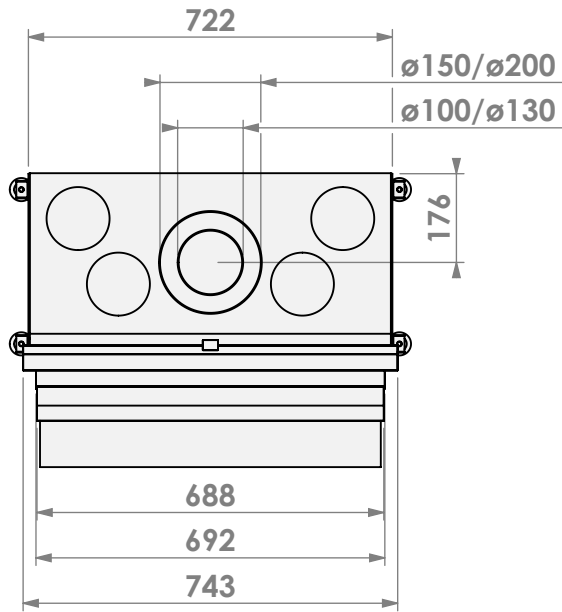

Modifications reserved

Scale: **1:15**
 Unit: **mm**

Version: **0**

* = optional extended adjustable legs max. + 350 mm

belfires

Barbas Belfires B.V.
Hallenstraat 17
5531 AB Bladel
The Netherlands
www.barbasbelfires.com

Name: **Topsham Large-3 hidden door convection casing**

Modifications reserved

Scale: **1:15**
Unit: **mm**

Version: **0**

belfires

Barbas Bellfires B.V.
Hallenstraat 17
5531 AB Bladel
The Netherlands
www.barbasbellfires.com

Name: **Topsham Large-3 hidden door+ 10cm**

Modifications reserved

Scale: **1:15**
Unit: **mm**

Version: **0**

* = optional extended adjustable legs max. + 350 mm

belfires

Barbas Bellfires B.V.
Hallenstraat 17
5531 AB Bladel
The Netherlands
www.barbasbellfires.com

Name: Topsham Large-3 hidden door+ 10cm stone bar

Modifications reserved

Scale: 1:15
Unit: mm

Version: 0