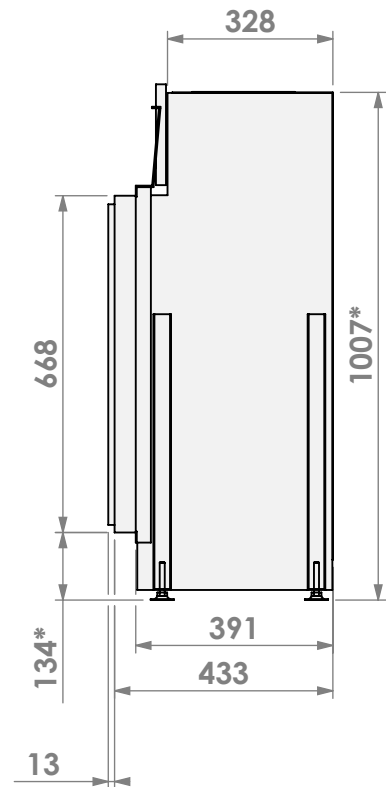

* = optional extended adjustable legs max. + 350 mm

belfires

Barbas Belfires B.V.
 Hallenstraat 17
 5531 AB Bladel
 The Netherlands
 www.barbasbelfires.com

Name: **Topsham Large-3 floating frame convection casing**

Modifications reserved

Scale: **1:15**
 Unit: **mm**

Version: **0**

* = optional extended adjustable legs max. + 350 mm

belfires

Barbas Belfires B.V.
Hallenstraat 17
5531 AB Bladel
The Netherlands
www.barbasbelfires.com

Name: **Topsham Large-3 hidden door+ 10cm**

Modifications reserved

Scale: **1:15**
Unit: **mm**

Version: **0**

* = optional extended adjustable legs max. + 350 mm

belfires

Barbas Bellfires B.V.
Hallenstraat 17
5531 AB Bladel
The Netherlands
www.barbasbellfires.com

Name: Topsham Large-3 hidden door+ 10cm stone bar

Modifications reserved

Scale: 1:15
Unit: mm

Version: 0