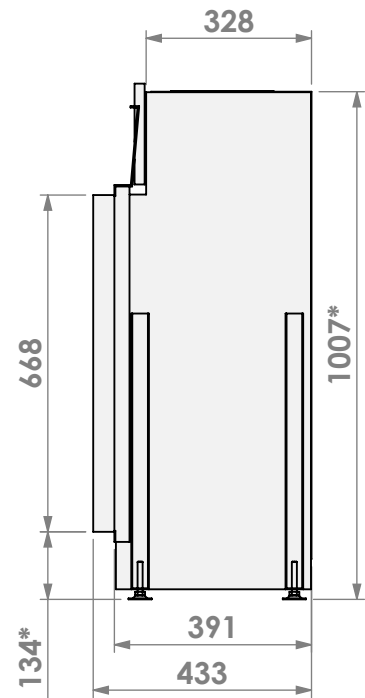

* = optional extended adjustable legs max. + 350 mm

belfires

Barbas Belfires B.V.
 Hallenstraat 17
 5531 AB Bladel
 The Netherlands
 www.barbasbelfires.com

Name: **Topsham Large-3 floating frame convection casing**

Modifications reserved

Scale: **1:15**
 Unit: **mm**

Version: **0**

* = optional extended adjustable legs max. + 350 mm

belfires

Barbas Belfires B.V.
Hallenstraat 17
5531 AB Bladel
The Netherlands
www.barbasbelfires.com

Name: **Topsham Large-3 hidden door+ 10cm**

Modifications reserved

Scale: **1:15**
Unit: **mm**

Version: **0**

* = optional extended adjustable legs max. + 350 mm

belfires

Barbas Bellfires B.V.
Hallenstraat 17
5531 AB Bladel
The Netherlands
www.barbasbellfires.com

Name: Topsham Large-3 hidden door+ 10cm stone bar

Modifications reserved

Scale: 1:15
Unit: mm

Version: 0