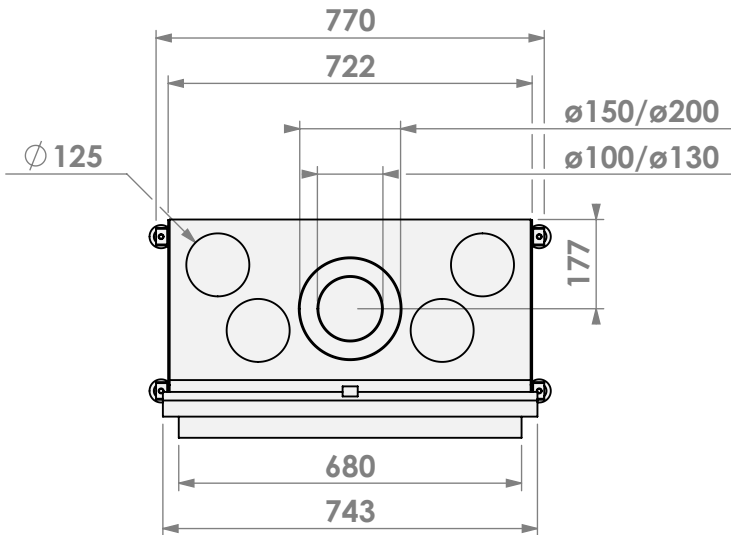

* = optional extended adjustable legs max. + 350 mm

belfires

Barbas Belfires B.V.
 Hallenstraat 17
 5531 AB Bladel
 The Netherlands
 www.barbasbelfires.com

Name: **Topsham Large-3 floating frame convection casing**

Modifications reserved

Scale: **1:15**
 Unit: **mm**

Version: **0**

* = optional extended adjustable legs max. + 350 mm

belfires

Barbas Belfires B.V.
Hallenstraat 17
5531 AB Bladel
The Netherlands
www.barbasbelfires.com

Name: **Topsham Large-3 hidden door+ 10cm**

Modifications reserved

Scale: **1:15**
Unit: **mm**

Version: **0**

* = optional extended adjustable legs max. + 350 mm

belfires

Barbas Bellfires B.V.
Hallenstraat 17
5531 AB Bladel
The Netherlands
www.barbasbellfires.com

Name: Topsham Large-3 hidden door+ 10cm stone bar

Modifications reserved

Scale: 1:15
Unit: mm

Version: 0