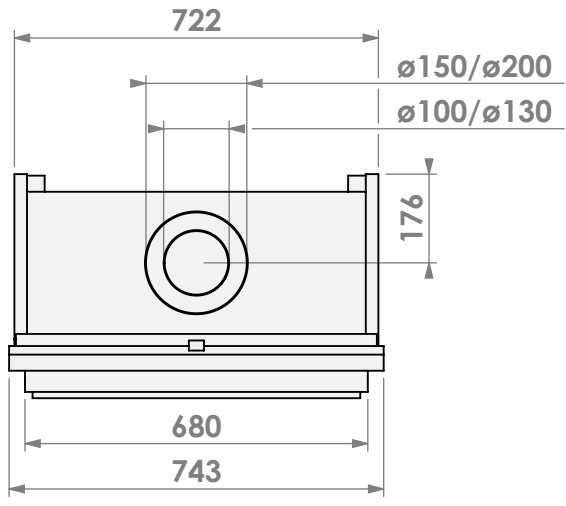

belfires

Barbas Bellfires B.V.
 Hallenstraat 17
 5531 AB Bladel
 The Netherlands
 www.barbasbellfires.com

Name: **Topsham Large-3 hidden door**

Modifications reserved

Scale: **1:15**
 Unit: **mm**

Version: **0**

* = optional extended adjustable legs max. + 350 mm

belfires

Barbas Belfires B.V.
 Hallenstraat 17
 5531 AB Bladel
 The Netherlands
 www.barbasbelfires.com

Name: **Topsham Large-3 floating frame convection casing**

Modifications reserved

Scale: **1:15**
 Unit: **mm**

Version: **0**

* = optional extended adjustable legs max. + 350 mm

belfires

Barbas Belfires B.V.
Hallenstraat 17
5531 AB Bladel
The Netherlands
www.barbasbelfires.com

Name: Topsham Large-3 hidden door+ 10cm stone bar

Modifications reserved

Scale: 1:15
Unit: mm

Version: 0