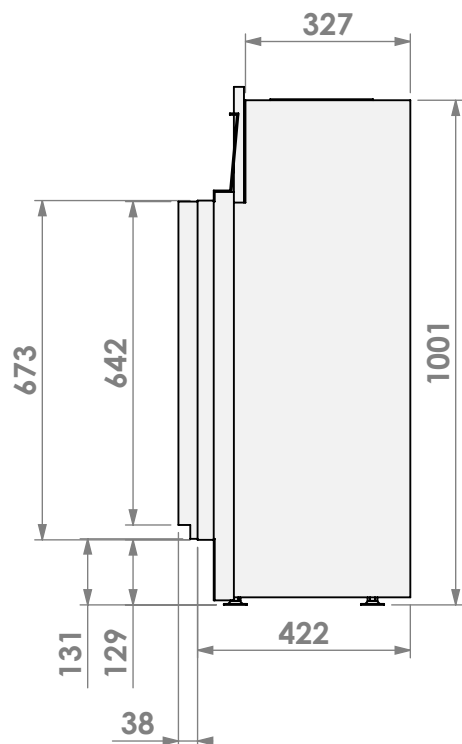

belfires

Barbas Bellfires B.V.
Hallenstraat 17
5531 AB Bladel
The Netherlands
www.barbasbellfires.com

Name: Derby Large-3 hidden door+ 7cm

Modifications reserved

Scale: 1:15
Unit: mm

Version: 0