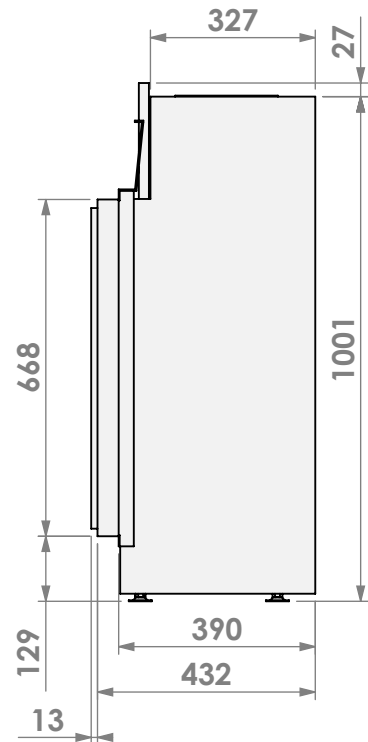

belfires

Barbas Bellfires B.V.
Hallenstraat 17
5531 AB Bladel
The Netherlands
www.barbasbellfires.com

Name: Derby Large-3 hidden door

Modifications reserved

Scale: 1:15
Unit: mm

Version: 0

bellfires

Barbas Bellfires B.V.
 Hallenstraat 17
 5531 AB Bladel
 The Netherlands
www.barbasbellfires.com

Name: **Derby Large-3 floating frame**

Modifications reserved

Projection:

American

Scale:

1:15

Version:

0

Name: Derby Large-3 hidden door+ 7cm

Modifications reserved

Scale: 1:15
Unit: mm

Version: 0

belfires

Barbas Bellfires B.V.
 Hallenstraat 17
 5531 AB Bladel
 The Netherlands
 www.barbasbellfires.com

Name: Derby Large-3 hidden door+ 10cm

Name: Derby Large-3 hidden door+10cm stone bar

Modifications reserved

Scale: 1:15
Unit: mm

Version: 0