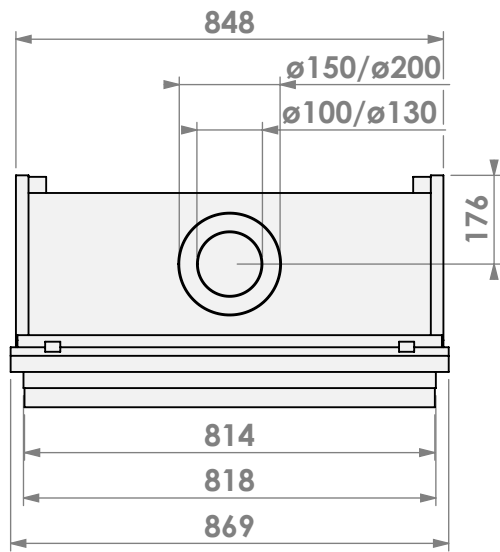

Modifications reserved

Scale: 1:15
Unit: mm

Version: 0

* = optional extended adjustable legs max. + 350 mm

belfires

Barbas Belfires B.V.
Hallenstraat 17
5531 AB Bladel
The Netherlands
www.barbasbelfires.com

Name: Derby Large-3 hidden door convection casing

Modifications reserved

Scale: 1:15
Unit: mm

Version: 0

belfires

Barbas Bellfires B.V.
Hallenstraat 17
5531 AB Bladel
The Netherlands
www.barbasbellfires.com

Name: Derby Large-3 hidden door+ 7cm

Modifications reserved

Scale: 1:15
Unit: mm

Version: 0

belfires

Barbas Bellfires B.V.
 Hallenstraat 17
 5531 AB Bladel
 The Netherlands
 www.barbasbellfires.com

Name: Derby Large-3 hidden door+ 10cm

Name: Derby Large-3 hidden door+10cm stone bar

Modifications reserved

Scale: 1:15
Unit: mm

Version: 0