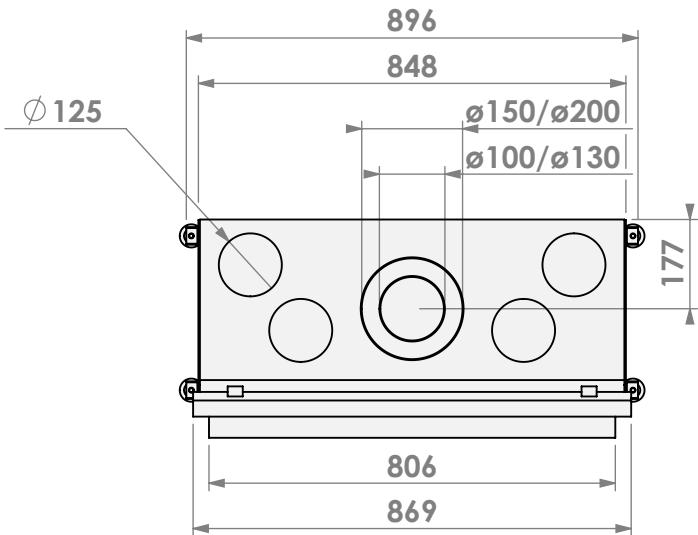

Name: **Derby Large-3 floating frame**

Modifications reserved

Projection:

American

Scale:

1:15

Version:

0

Unit:

mm

* = optional extended adjustable legs max. + 350 mm

belfires

Barbas Belfires B.V.
Hallenstraat 17
5531 AB Bladel
The Netherlands
www.barbasbelfires.com

Name: Derby Large-3 floating frame convection casing

Modifications reserved

Scale: 1:15
Unit: mm

Version: 0

* = optional extended adjustable legs max. + 350 mm

belfires

Barbas Belfires B.V.
Hallenstraat 17
5531 AB Bladel
The Netherlands
www.barbasbelfires.com

Name: Derby Large-3 hidden door+10cm stone bar

Modifications reserved

Scale: 1:15
Unit: mm

Version: 0