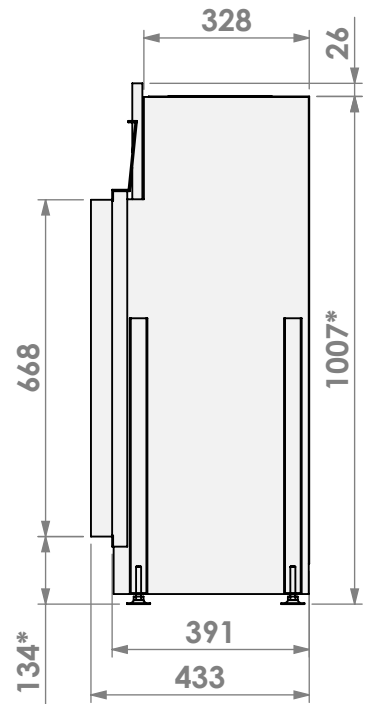

Name: **Derby Large-3 floating frame**

Modifications reserved

Projection:

American

Scale:

1:15

Version:

0

Unit:

mm

* = optional extended adjustable legs max. + 350 mm

belfires

Barbas Belfires B.V.
Hallenstraat 17
5531 AB Bladel
The Netherlands
www.barbasbelfires.com

Name: Derby Large-3 floating frame convection casing

Modifications reserved

Scale: 1:15
Unit: mm

Version: 0

* = optional extended adjustable legs max. + 350 mm

belfires

Barbas Belfires B.V.
Hallenstraat 17
5531 AB Bladel
The Netherlands
www.barbasbelfires.com

Name: Derby Large-3 hidden door+10cm stone bar

Modifications reserved

Scale: 1:15
Unit: mm

Version: 0