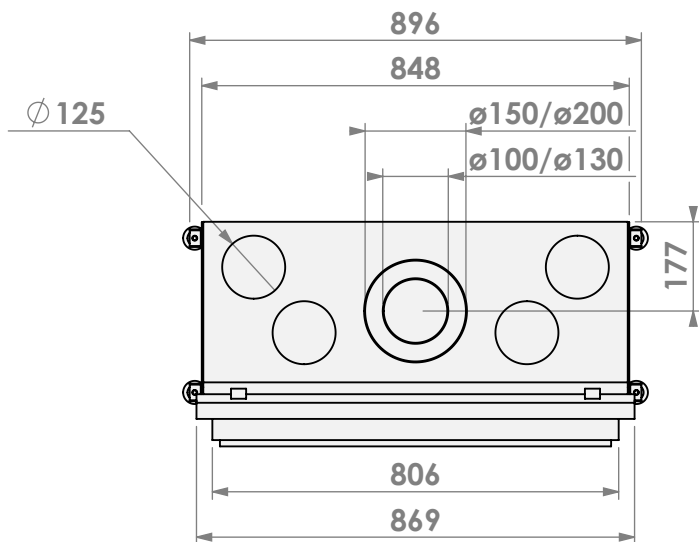

Name: **Derby Large-3 floating frame**

Modifications reserved

Projection:

American

Scale:

1:15

Version:

0

Unit:

mm

* = optional extended adjustable legs max. + 350 mm

belfires

Barbas Belfires B.V.
Hallenstraat 17
5531 AB Bladel
The Netherlands
www.barbasbelfires.com

Name: Derby Large-3 floating frame convection casing

Modifications reserved

Scale: 1:15
Unit: mm

Version: 0

* = optional extended adjustable legs max. + 350 mm

belfires

Barbas Belfires B.V.
Hallenstraat 17
5531 AB Bladel
The Netherlands
www.barbasbelfires.com

Name: Derby Large-3 hidden door+10cm stone bar

Modifications reserved

Scale: 1:15
Unit: mm

Version: 0