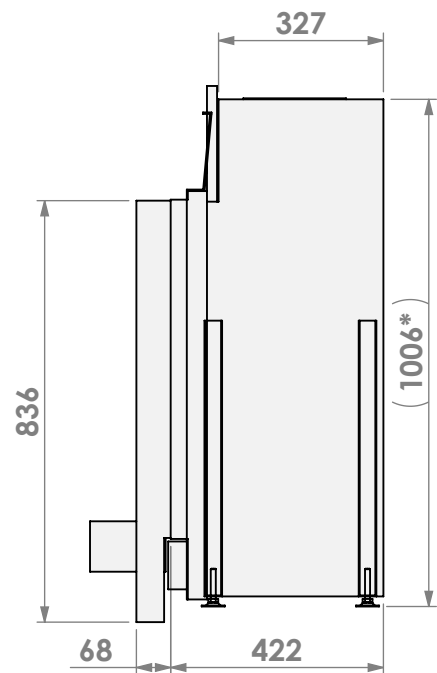

Name: Derby Large-3 hidden door convection casing

Modifications reserved

Scale: 1:15
Unit: mm

Version: 0

belfires

Barbas Bellfires B.V.
Hallenstraat 17
5531 AB Bladel
The Netherlands
www.barbasbellfires.com

Name: Derby Large-3 hidden door+ 7cm

Modifications reserved

Scale: 1:15
Unit: mm

Version: 0

belfires

Barbas Bellfires B.V.
 Hallenstraat 17
 5531 AB Bladel
 The Netherlands
 www.barbasbellfires.com

Name: Derby Large-3 hidden door+ 10cm

Modifications reserved

Scale: 1:15
 Unit: mm

Version: 0

* = optional extended adjustable legs max. + 350 mm

belfires

Barbas Belfires B.V.
Hallenstraat 17
5531 AB Bladel
The Netherlands
www.barbasbelfires.com

Name: Derby Large-3 hidden door+10cm stone bar

Modifications reserved

Scale: 1:15
Unit: mm

Version: 0