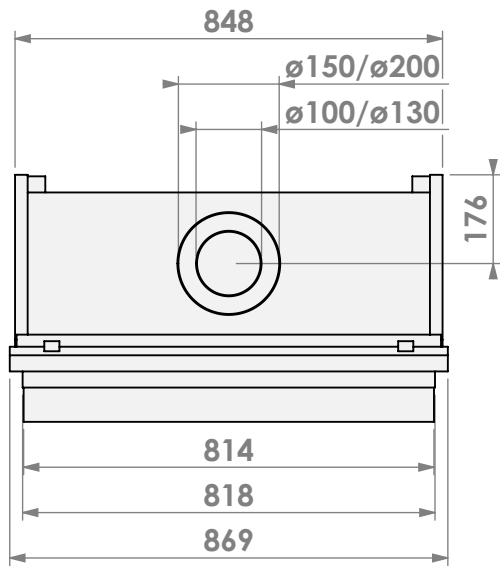

Name: Derby Large-3 hidden door convection casing

Modifications reserved

Scale: 1:15
Unit: mm

Version: 0

belfires

Barbas Bellfires B.V.
Hallenstraat 17
5531 AB Bladel
The Netherlands
www.barbasbellfires.com

Name: Derby Large-3 hidden door+ 7cm

Modifications reserved

Scale: 1:15
Unit: mm

Version: 0

belfires

Barbas Bellfires B.V.
 Hallenstraat 17
 5531 AB Bladel
 The Netherlands
 www.barbasbellfires.com

Name: Derby Large-3 hidden door+ 10cm

Modifications reserved

Scale: 1:15
 Unit: mm

Version: 0

* = optional extended adjustable legs max. + 350 mm

belfires

Barbas Belfires B.V.
Hallenstraat 17
5531 AB Bladel
The Netherlands
www.barbasbelfires.com

Name: Derby Large-3 hidden door+10cm stone bar

Modifications reserved

Scale: 1:15
Unit: mm

Version: 0