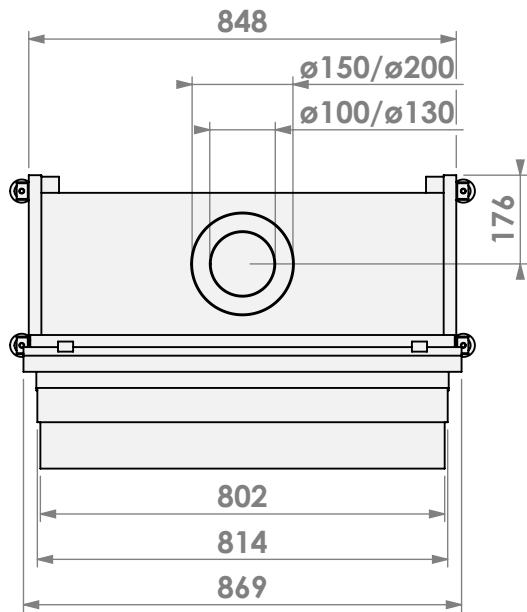

Name: Derby Large-3 hidden door+ 7cm

Modifications reserved

Scale: 1:15
Unit: mm

Version: 0

belfires

Barbas Bellfires B.V.
 Hallenstraat 17
 5531 AB Bladel
 The Netherlands
 www.barbasbellfires.com

Name: Derby Large-3 hidden door+ 10cm

Modifications reserved

Scale: 1:15
 Unit: mm

Version: 0

* = optional extended adjustable legs max. + 350 mm

belfires

Barbas Belfires B.V.
Hallenstraat 17
5531 AB Bladel
The Netherlands
www.barbasbelfires.com

Name: Derby Large-3 hidden door+10cm stone bar

Modifications reserved

Scale: 1:15
Unit: mm

Version: 0