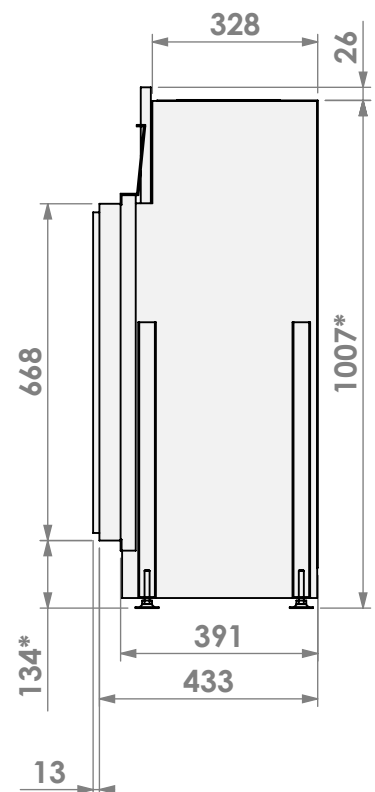

* = optional extended adjustable legs max. + 350 mm

belfires

Barbas Belfires B.V.
Hallenstraat 17
5531 AB Bladel
The Netherlands
www.barbasbelfires.com

Name: Derby Large-3 floating frame convection casing

Modifications reserved

Scale: 1:15
Unit: mm

Version: 0