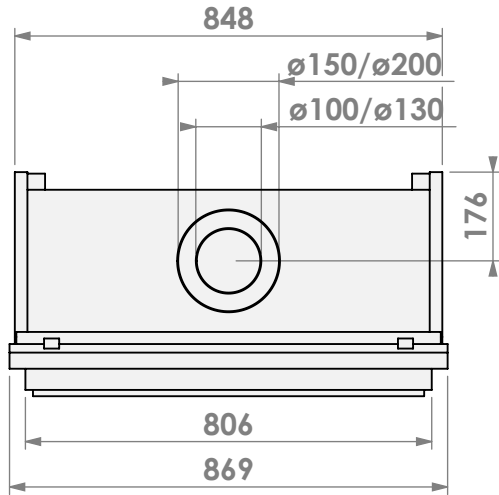

belfires

Barbas Bellfires B.V.
Hallenstraat 17
5531 AB Bladel
The Netherlands
www.barbasbellfires.com

Name: Derby Large-3 hidden door

Modifications reserved

Scale: 1:15
Unit: mm

Version: 0

bellfires

Barbas Bellfires B.V.
 Hallenstraat 17
 5531 AB Bladel
 The Netherlands
www.barbasbellfires.com

Name: **Derby Large-3 floating frame**

Modifications reserved

Projection:

American

Scale:

1:15

Version:

0

Unit:

mm

* = optional extended adjustable legs max. + 350 mm

belfires

Barbas Belfires B.V.
Hallenstraat 17
5531 AB Bladel
The Netherlands
www.barbasbelfires.com

Name: Derby Large-3 floating frame convection casing

Name: Derby Large-3 hidden door+10cm stone bar

Modifications reserved

Scale: 1:15
Unit: mm

Version: 0