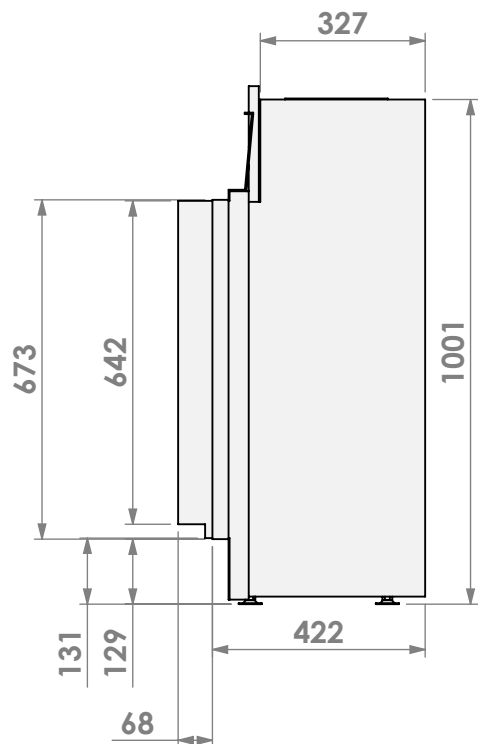

Modifications reserved

Scale: 1:15
Unit: mm

Version: 0

* = optional extended adjustable legs max. + 350 mm

belfires

Barbas Belfires B.V.
Hallenstraat 17
5531 AB Bladel
The Netherlands
www.barbasbelfires.com

Name: Derby Large-3 hidden door convection casing

Modifications reserved

Scale: 1:15
Unit: mm

Version: 0

belfires

Barbas Bellfires B.V.
Hallenstraat 17
5531 AB Bladel
The Netherlands
www.barbasbellfires.com

Name: Derby Large-3 hidden door+ 7cm

Modifications reserved

Scale: 1:15
Unit: mm

Version: 0

belfires

Barbas Bellfires B.V.
 Hallenstraat 17
 5531 AB Bladel
 The Netherlands
 www.barbasbellfires.com

Name: Derby Large-3 hidden door+ 10cm

Name: Derby Large-3 hidden door+10cm stone bar

Modifications reserved

Scale: 1:15
Unit: mm

Version: 0