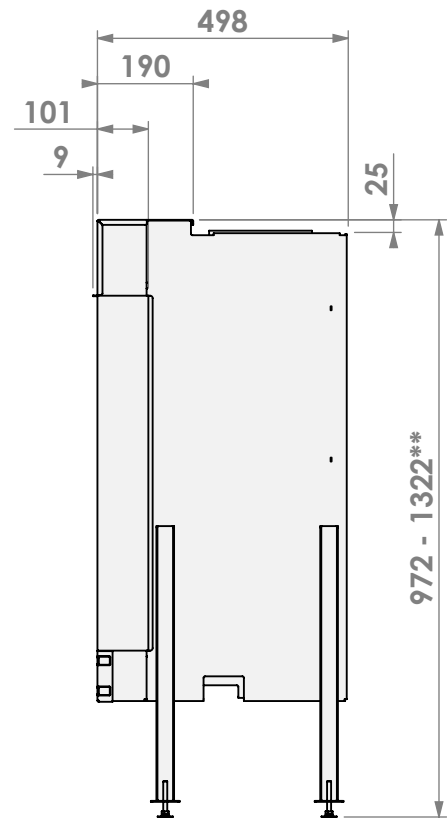

** Optional extended adjustable legs + max. 350mm

belfires

Barbas Bellfires B.V.
Hallenstraat 17
5531 AB Bladel
The Netherlands
www.barbasbellfires.com

Name: Classic Bell Small 3 + Convection casing

Modifications reserved

Scale: 1:15
Unit: mm

Version:

- * Optional 50mm extra stone texture exposure
- ** Optional extended adjustable legs + max. 350mm

belfires

Barbas Belfires B.V.
 Hallenstraat 17
 5531 AB Bladel
 The Netherlands
 www.barbasbelfires.com

Name: Classic Bell Small 3 + Convection casing

Modifications reserved

Scale: 1:15
 Unit: mm

Version: