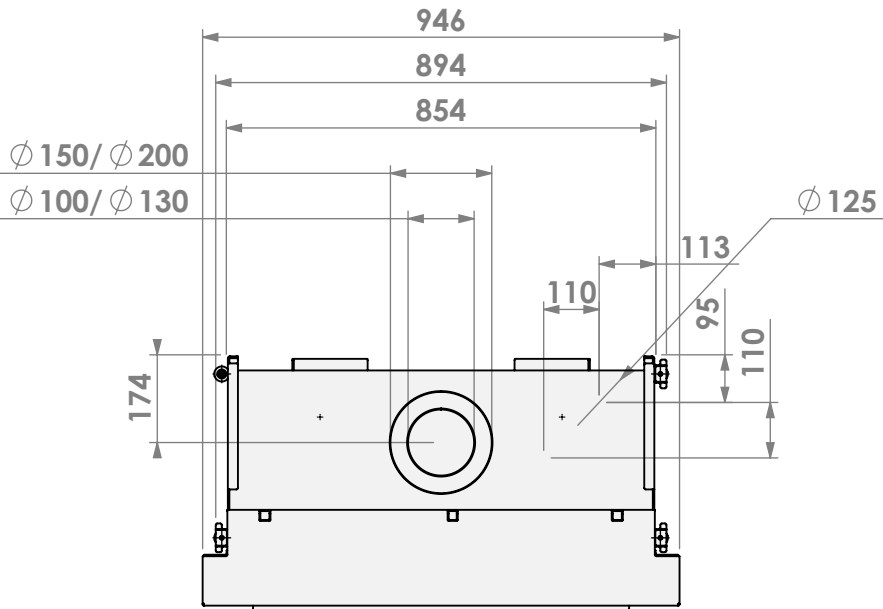

** Optional extended adjustable legs + max. 350mm

belfires

Barbas Bellfires B.V.
Hallenstraat 17
5531 AB Bladel
The Netherlands
www.barbasbellfires.com

Name: Classic Bell Small 3 + Convection casing

Modifications reserved

Scale: 1:15
Unit: mm

Version:

- * Optional 50mm extra stone texture exposure
- ** Optional extended adjustable legs + max. 350mm

belfires

Barbas Belfires B.V.
 Hallenstraat 17
 5531 AB Bladel
 The Netherlands
 www.barbasbelfires.com

Name: Classic Bell Small 3 + Convection casing

Modifications reserved

Scale: 1:15
 Unit: mm

Version: