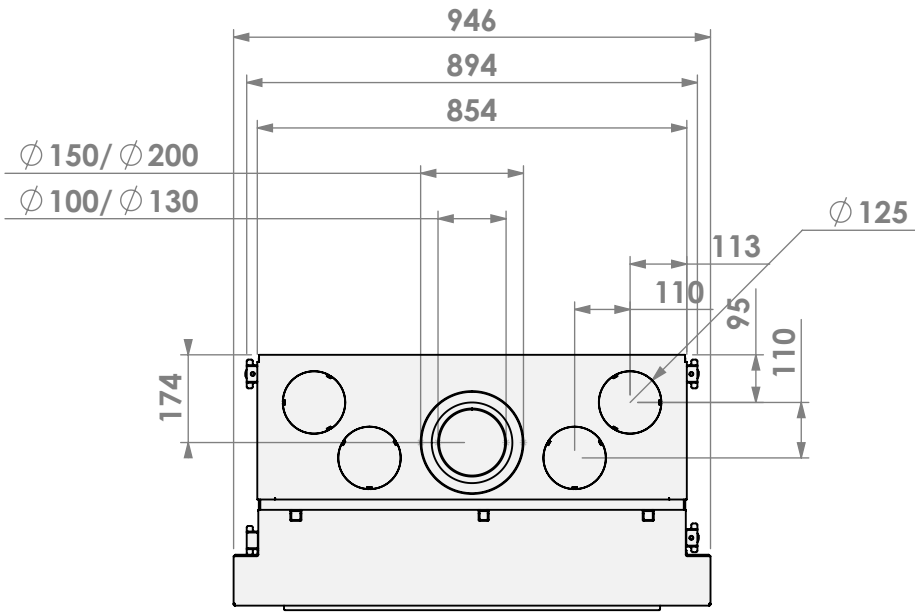

belfires

Barbas Belfires B.V.
Hallenstraat 17
5531 AB Bladel
The Netherlands
www.barbasbelfires.com

Name: **Classic Bell Small 3**

Modifications reserved

Scale: **1:15**
Unit: **mm**

Version:

* Optional 50mm extra stone texture exposure

** Optional extended adjustable legs + max. 350mm

belfires

Barbas Bellfires B.V.
Hallenstraat 17
5531 AB Bladel
The Netherlands
www.barbasbellfires.com

Name: Classic Bell Small 3 + Convection casing

Modifications reserved

Scale: 1:15
Unit: mm

Version:

- * Optional 50mm extra stone texture exposure
- ** Optional extended adjustable legs + max. 350mm

belfires

Barbas Belfires B.V.
 Hallenstraat 17
 5531 AB Bladel
 The Netherlands
 www.barbasbelfires.com

Name: Classic Bell Small 3 + Convection casing

Modifications reserved

Scale: 1:15
 Unit: mm

Version: