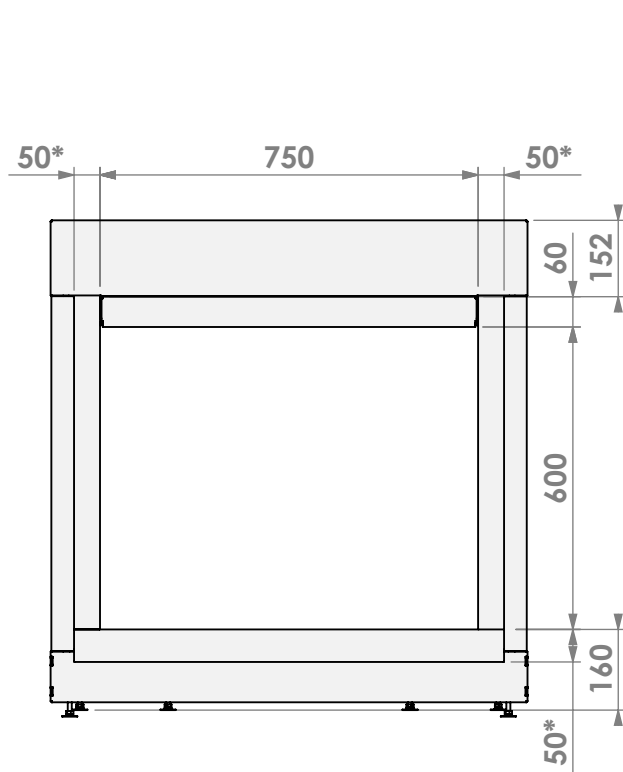

belfires

Barbas Belfires B.V.
Hallenstraat 17
5531 AB Bladel
The Netherlands
www.barbasbelfires.com

Name: **Classic Bell Small 3**

Modifications reserved

Scale: **1:15**
Unit: **mm**

Version:

* Optional 50mm extra stone texture exposure

** Optional extended adjustable legs + max. 350mm

belfires

Barbas Bellfires B.V.
Hallenstraat 17
5531 AB Bladel
The Netherlands
www.barbasbellfires.com

Name: Classic Bell Small 3 + Convection casing

Modifications reserved

Scale: 1:15
Unit: mm

Version:

- * Optional 50mm extra stone texture exposure
- ** Optional extended adjustable legs + max. 350mm

belfires

Barbas Belfires B.V.
 Hallenstraat 17
 5531 AB Bladel
 The Netherlands
 www.barbasbelfires.com

Name: Classic Bell Small 3 + Convection casing

Modifications reserved

Scale: 1:15
 Unit: mm

Version: