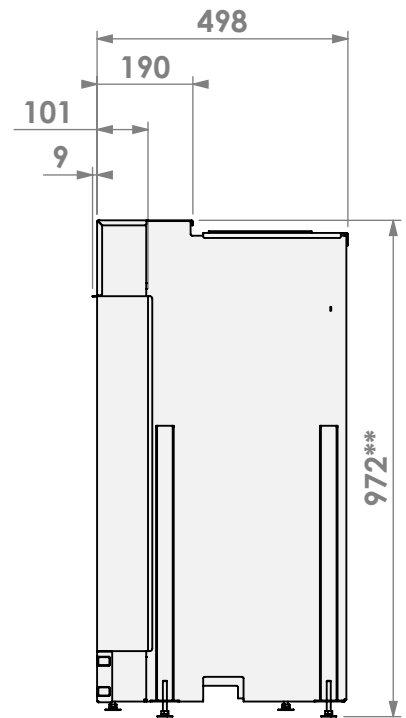

belfires

Barbas Belfires B.V.
Hallenstraat 17
5531 AB Bladel
The Netherlands
www.barbasbelfires.com

Name: **Classic Bell Small 3**

Modifications reserved

Scale: **1:15**
Unit: **mm**

Version:

* Optional 50mm extra stone texture exposure

** Optional extended adjustable legs + max. 350mm

belfires

Barbas Bellfires B.V.
Hallenstraat 17
5531 AB Bladel
The Netherlands
www.barbasbellfires.com

Name: Classic Bell Small 3 + Convection casing

Modifications reserved

Scale: 1:15
Unit: mm

Version:

- * Optional 50mm extra stone texture exposure
- ** Optional extended adjustable legs + max. 350mm

belfires

Barbas Belfires B.V.
 Hallenstraat 17
 5531 AB Bladel
 The Netherlands
 www.barbasbelfires.com

Name: Classic Bell Small 3 + Convection casing

Modifications reserved

Scale: 1:15
 Unit: mm

Version: