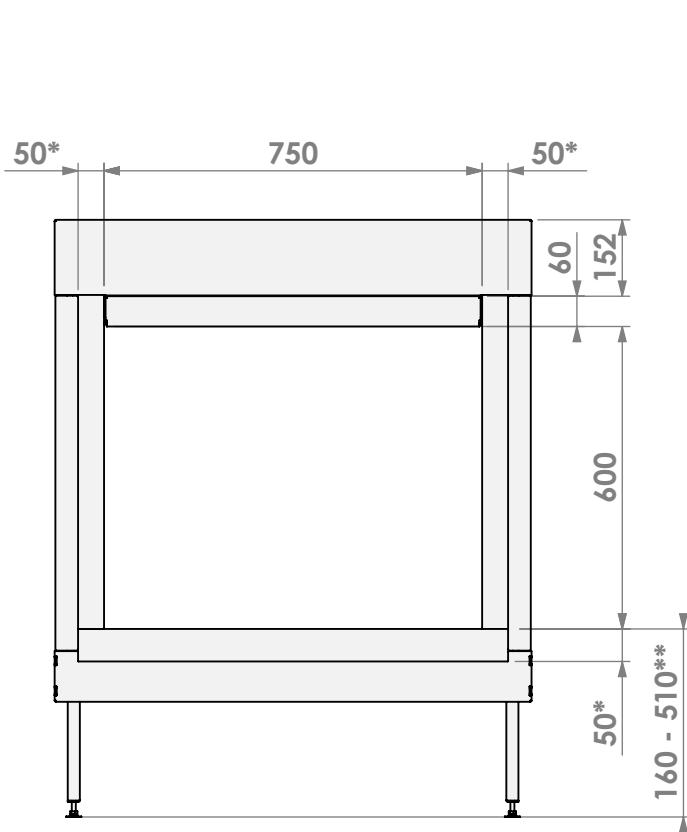

** Optional extended adjustable legs + max. 350mm

belfires

Barbas Bellfires B.V.
Hallenstraat 17
5531 AB Bladel
The Netherlands
www.barbasbellfires.com

Name: Classic Bell Small 3 + Convection casing

Modifications reserved

Scale: 1:15
Unit: mm

Version:

- * Optional 50mm extra stone texture exposure
- ** Optional extended adjustable legs + max. 350mm

belfires

Barbas Belfires B.V.
 Hallenstraat 17
 5531 AB Bladel
 The Netherlands
 www.barbasbelfires.com

Name: Classic Bell Small 3 + Convection casing

Modifications reserved

Scale: 1:15
 Unit: mm

Version: