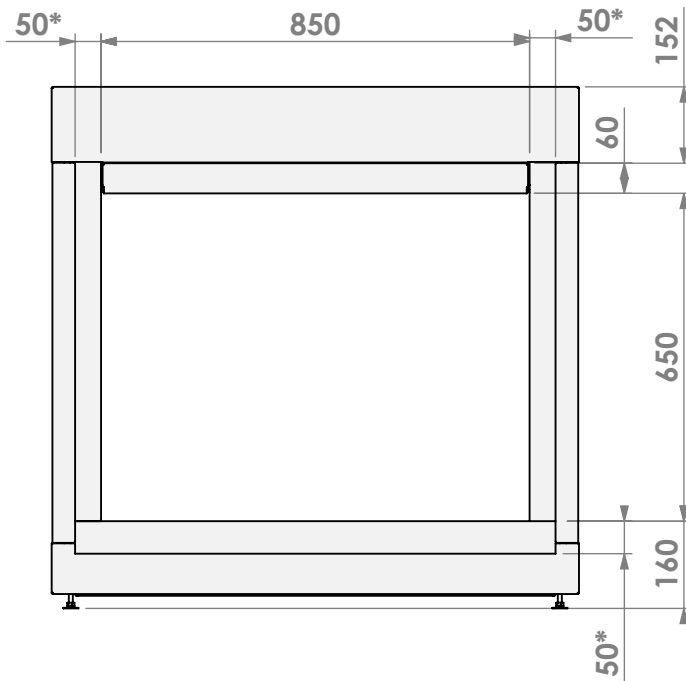

belfires

Barbas Bellfires B.V.
Hallenstraat 17
5531 AB Bladel
The Netherlands
www.barbasbellfires.com

Name: **Classic Bell Medium 3**

Modifications reserved

Scale: **1:15**
Unit: **mm**

Version:

* Optional 50mm extra stone texture exposure

** Optional extended adjustable legs + max. 350mm

belfires

Barbas Bellfires B.V.
Hallenstraat 17
5531 AB Bladel
The Netherlands
www.barbasbellfires.com

Name: **Classic Bell Medium 3 + Convection casing**

Modifications reserved

Scale: **1:15**
Unit: **mm**

Version:

* Optional 50mm extra stone texture exposure

** Optional extended adjustable legs + max. 350mm

belfires

Barbas Bellfires B.V.
Hallenstraat 17
5531 AB Bladel
The Netherlands
www.barbasbellfires.com

Name: **Classic Bell Medium 3 + Convection casing**

Modifications reserved

Scale: **1:15**
Unit: **mm**

Version: