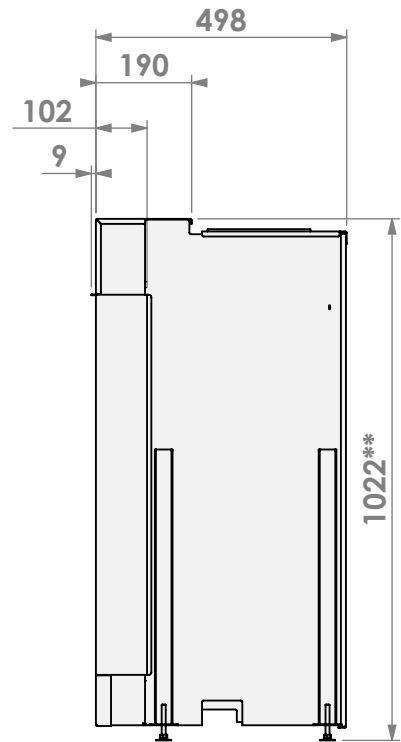

belfires

Barbas Bellfires B.V.
Hallenstraat 17
5531 AB Bladel
The Netherlands
www.barbasbellfires.com

Name: **Classic Bell Medium 3**

Modifications reserved

Scale: **1:15**
Unit: **mm**

Version:

* Optional 50mm extra stone texture exposure

** Optional extended adjustable legs + max. 350mm

belfires

Barbas Bellfires B.V.
Hallenstraat 17
5531 AB Bladel
The Netherlands
www.barbasbellfires.com

Name: **Classic Bell Medium 3 + Convection casing**

Modifications reserved

Scale: **1:15**
Unit: **mm**

Version:

* Optional 50mm extra stone texture exposure

** Optional extended adjustable legs + max. 350mm

belfires

Barbas Bellfires B.V.
Hallenstraat 17
5531 AB Bladel
The Netherlands
www.barbasbellfires.com

Name: **Classic Bell Medium 3 + Convection casing**

Modifications reserved

Scale: **1:15**
Unit: **mm**

Version: