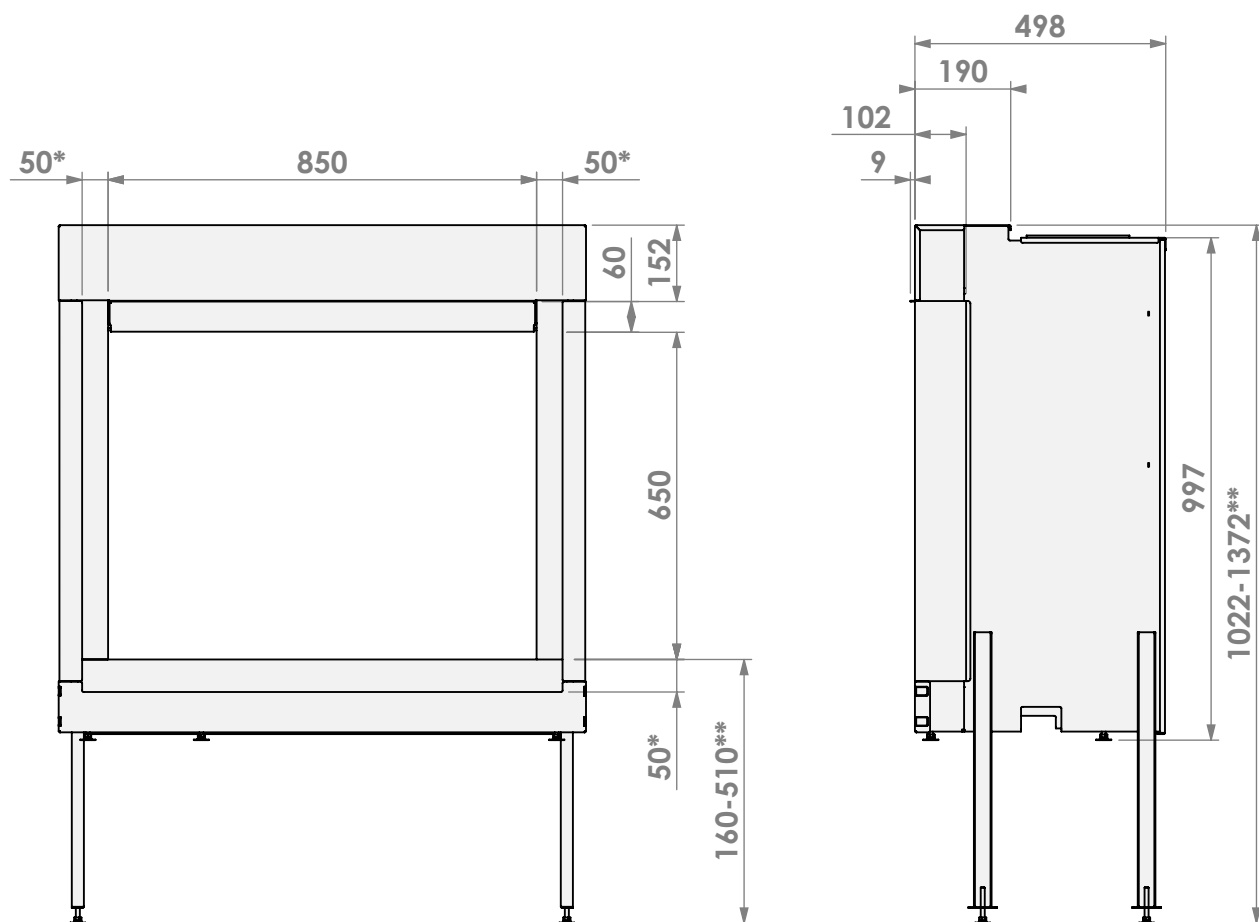

** Optional extended adjustable legs + max. 350mm

belfires

Barbas Bellfires B.V.
Hallenstraat 17
5531 AB Bladel
The Netherlands
www.barbasbellfires.com

Name: **Classic Bell Medium 3 + Convection casing**

Modifications reserved

Scale: **1:15**
Unit: **mm**

Version:

* Optional 50mm extra stone texture exposure

** Optional extended adjustable legs + max. 350mm

belfires

Barbas Bellfires B.V.
Hallenstraat 17
5531 AB Bladel
The Netherlands
www.barbasbellfires.com

Name: **Classic Bell Medium 3 + Convection casing**

Modifications reserved

Scale: **1:15**
Unit: **mm**

Version: