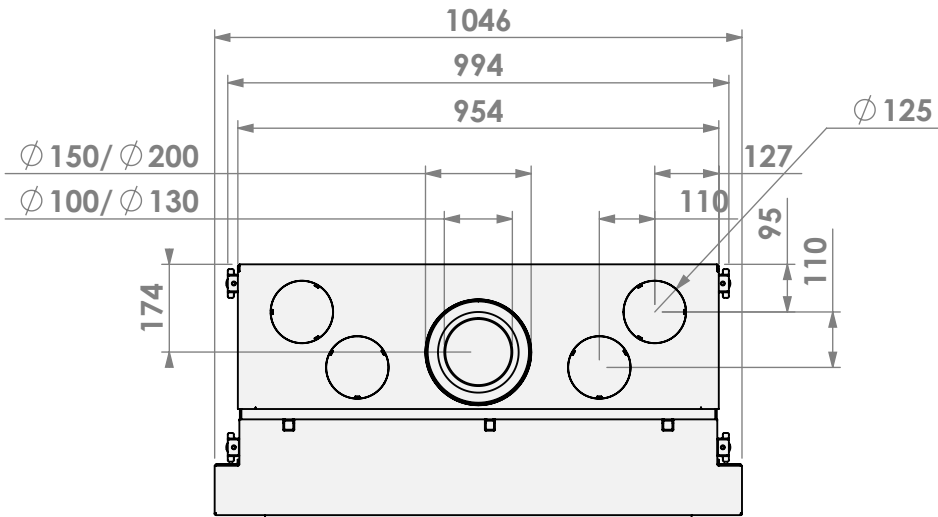

belfires

Barbas Bellfires B.V.
Hallenstraat 17
5531 AB Bladel
The Netherlands
www.barbasbellfires.com

Name: **Classic Bell Medium 3**

Modifications reserved

Scale: **1:15**
Unit: **mm**

Version:

* Optional 50mm extra stone texture exposure

** Optional extended adjustable legs + max. 350mm

belfires

Barbas Bellfires B.V.
Hallenstraat 17
5531 AB Bladel
The Netherlands
www.barbasbellfires.com

Name: **Classic Bell Medium 3 + Convection casing**

Modifications reserved

Scale: **1:15**
Unit: **mm**

Version:

* Optional 50mm extra stone texture exposure

** Optional extended adjustable legs + max. 350mm

belfires

Barbas Bellfires B.V.
Hallenstraat 17
5531 AB Bladel
The Netherlands
www.barbasbellfires.com

Name: **Classic Bell Medium 3 + Convection casing**

Modifications reserved

Scale: **1:15**
Unit: **mm**

Version: