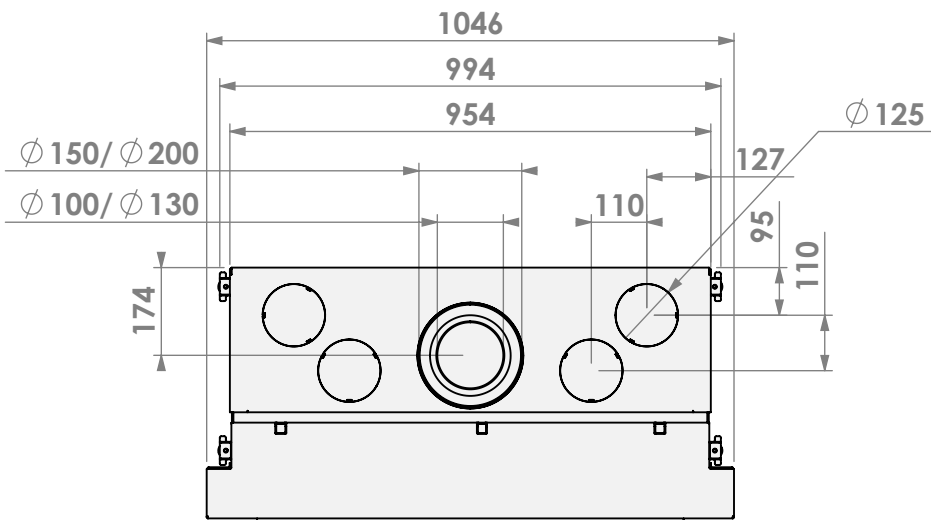

** Optional extended adjustable legs + max. 350mm

belfires

Barbas Bellfires B.V.
Hallenstraat 17
5531 AB Bladel
The Netherlands
www.barbasbellfires.com

Name: **Classic Bell Medium 3 + Convection casing**

Modifications reserved

Scale: **1:15**
Unit: **mm**

Version:

* Optional 50mm extra stone texture exposure

** Optional extended adjustable legs + max. 350mm

belfires

Barbas Bellfires B.V.
Hallenstraat 17
5531 AB Bladel
The Netherlands
www.barbasbellfires.com

Name: **Classic Bell Medium 3 + Convection casing**

Modifications reserved

Scale: **1:15**
Unit: **mm**

Version: