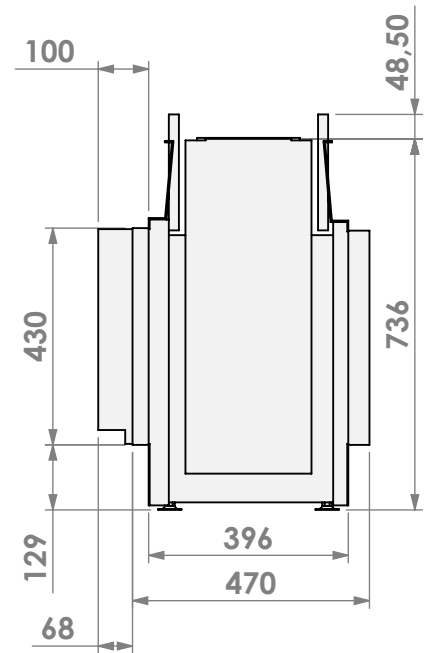

Modifications reserved

Scale: **1:15**
 Unit: **mm**

Version: **0**

belfires

Barbas Belfires B.V.
 Hallenstraat 17
 5531 AB Bladel
 The Netherlands
 www.barbasbelfires.com

Name: **HBS Tunnel-3 FF - HD**

Modifications reserved

Scale: **1:15**
Unit: **mm**

Version: **0**

* = optional extended adjustable legs max. + 350 mm

belfires

Barbas Bellfires B.V.
 Hallenstraat 17
 5531 AB Bladel
 The Netherlands
 www.barbasbellfires.com

Name: HBS Tunnel-3 HD+ 10cm - HD

Modifications reserved

Scale: 1:15
 Unit: mm

Version: 0

* = optional extended adjustable legs max. + 350 mm

belfires

Barbas Belfires B.V.
Hallenstraat 17
5531 AB Bladel
The Netherlands
www.barbasbelfires.com

Name: HBS Tunnel-3 HD+ 10cm stone bar - HD

Modifications reserved

Scale: 1:15
Unit: mm

Version: 0