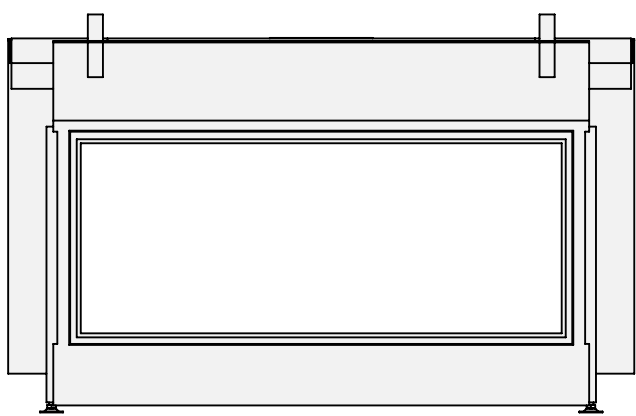

* = optional extended adjustable legs max. + 350 mm