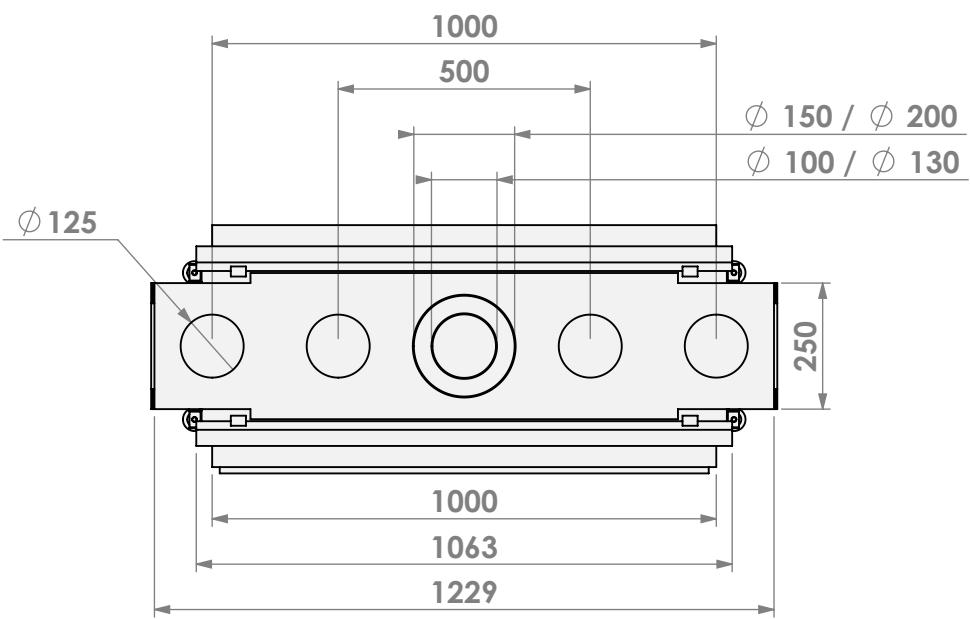

Modifications reserved

Scale: **1:15**
 Unit: **mm**

Version: **0**

belfires

Barbas Belfires B.V.
 Hallenstraat 17
 5531 AB Bladel
 The Netherlands
 www.barbasbelfires.com

Name: **HBS Tunnel-3 FF - HD**

Modifications reserved

Scale: **1:15**
Unit: **mm**

Version: **0**

* = optional extended adjustable legs max. + 350 mm

belfires

Barbas Bellfires B.V.
 Hallenstraat 17
 5531 AB Bladel
 The Netherlands
 www.barbasbellfires.com

Name: HBS Tunnel-3 HD+ 10cm - HD

Modifications reserved

Scale: 1:15
 Unit: mm

Version: 0

* = optional extended adjustable legs max. + 350 mm

belfires

Barbas Belfires B.V.
Hallenstraat 17
5531 AB Bladel
The Netherlands
www.barbasbelfires.com

Name: HBS Tunnel-3 HD+ 10cm stone bar - HD

Modifications reserved

Scale: 1:15
Unit: mm

Version: 0