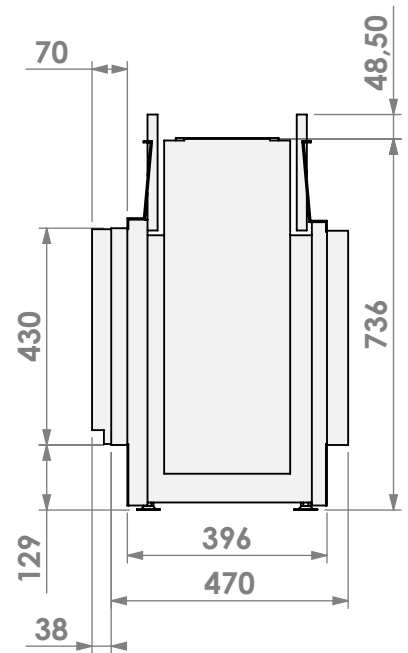

Modifications reserved

Scale: **1:15**
 Unit: **mm**

Version: **0**

belfires

Barbas Belfires B.V.
 Hallenstraat 17
 5531 AB Bladel
 The Netherlands
 www.barbasbelfires.com

Name: **HBS Tunnel-3 FF - HD**

Modifications reserved

Scale: **1:15**
Unit: **mm**

Version: **0**

* = optional extended adjustable legs max. + 350 mm

belfires

Barbas Bellfires B.V.
 Hallenstraat 17
 5531 AB Bladel
 The Netherlands
 www.barbasbellfires.com

Name: HBS Tunnel-3 HD+ 10cm - HD

Modifications reserved

Scale: 1:15
 Unit: mm

Version: 0

* = optional extended adjustable legs max. + 350 mm

belfires

Barbas Belfires B.V.
Hallenstraat 17
5531 AB Bladel
The Netherlands
www.barbasbelfires.com

Name: HBS Tunnel-3 HD+ 10cm stone bar - HD

Modifications reserved

Scale: 1:15
Unit: mm

Version: 0