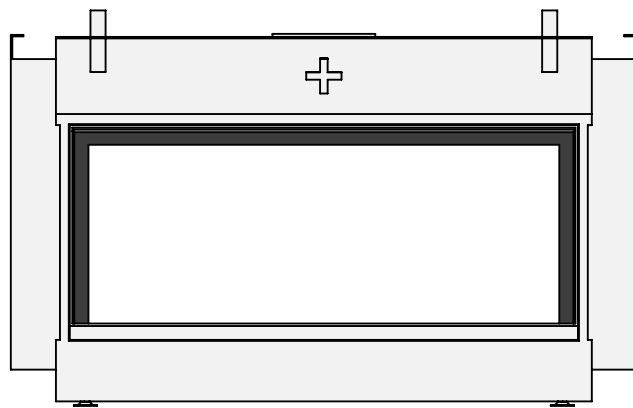

belfires

Barbas Bellfires B.V.
Hallenstraat 17
5531 AB Bladel
The Netherlands
www.barbasbellfires.com

Name: HBS Tunnel-3 HD+ 10cm - HD

Modifications reserved

Scale: 1:15
Unit: mm

Version: 0