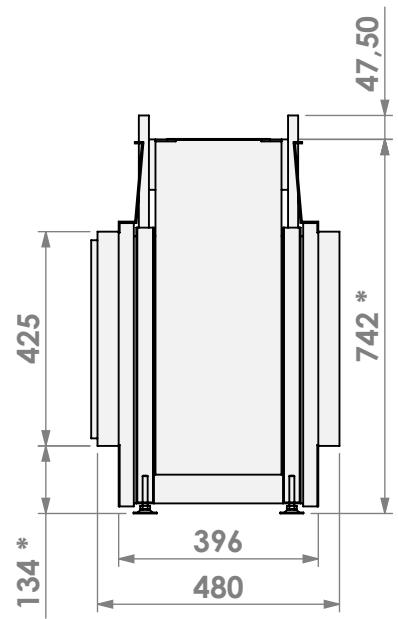

Modifications reserved

Scale: **1:15**
 Unit: **mm**

Version: **0**

belfires

Barbas Belfires B.V.
 Hallenstraat 17
 5531 AB Bladel
 The Netherlands
 www.barbasbelfires.com

Name: **HBS Tunnel-3 FF - HD**

Modifications reserved

Scale: **1:15**
Unit: **mm**

Version: **0**

* = optional extended adjustable legs max. + 350 mm

belfires

Barbas Bellfires B.V.
 Hallenstraat 17
 5531 AB Bladel
 The Netherlands
 www.barbasbellfires.com

Name: HBS Tunnel-3 HD+ 10cm - HD

Modifications reserved

Scale: 1:15
 Unit: mm

Version: 0

* = optional extended adjustable legs max. + 350 mm

belfires

Barbas Belfires B.V.
Hallenstraat 17
5531 AB Bladel
The Netherlands
www.barbasbelfires.com

Name: HBS Tunnel-3 HD+ 10cm stone bar - HD

Modifications reserved

Scale: 1:15
Unit: mm

Version: 0