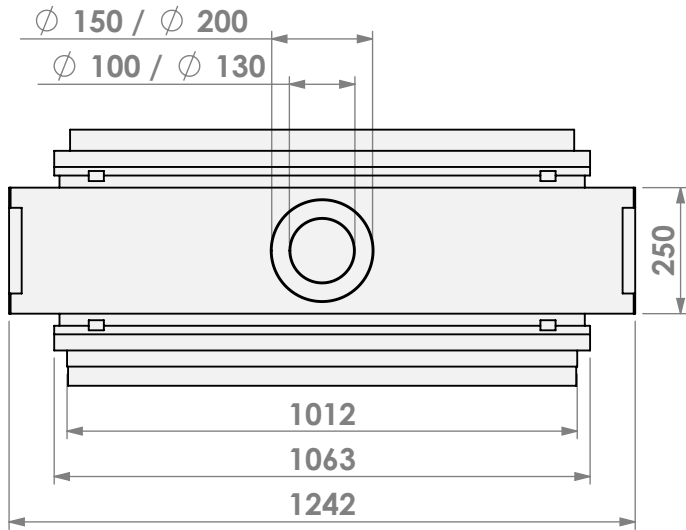

Modifications reserved

Scale: **1:15**
 Unit: **mm**

Version: **0**

belfires

Barbas Belfires B.V.
 Hallenstraat 17
 5531 AB Bladel
 The Netherlands
 www.barbasbelfires.com

Name: **HBS Tunnel-3 FF - HD**

Modifications reserved

Scale: **1:15**
Unit: **mm**

Version: **0**

* = optional extended adjustable legs max. + 350 mm

belfires

Barbas Bellfires B.V.
 Hallenstraat 17
 5531 AB Bladel
 The Netherlands
 www.barbasbellfires.com

Name: HBS Tunnel-3 HD+ 10cm - HD

Modifications reserved

Scale: 1:15
 Unit: mm

Version: 0

* = optional extended adjustable legs max. + 350 mm

belfires

Barbas Belfires B.V.
Hallenstraat 17
5531 AB Bladel
The Netherlands
www.barbasbelfires.com

Name: HBS Tunnel-3 HD+ 10cm stone bar - HD

Modifications reserved

Scale: 1:15
Unit: mm

Version: 0