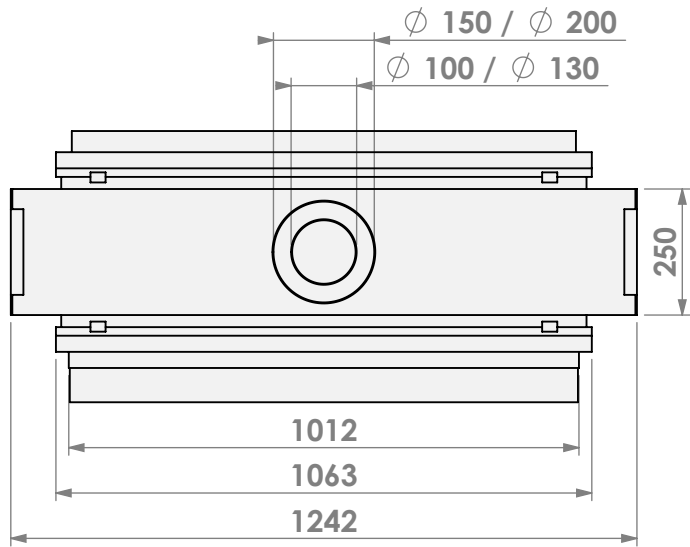

Modifications reserved

Scale: **1:15**
 Unit: **mm**

Version: **0**

belfires

Barbas Belfires B.V.
 Hallenstraat 17
 5531 AB Bladel
 The Netherlands
 www.barbasbelfires.com

Name: **HBS Tunnel-3 FF - HD**

Modifications reserved

Scale: **1:15**
Unit: **mm**

Version: **0**

* = optional extended adjustable legs max. + 350 mm

belfires

Barbas Bellfires B.V.
 Hallenstraat 17
 5531 AB Bladel
 The Netherlands
 www.barbasbellfires.com

Name: HBS Tunnel-3 HD+ 10cm - HD

Modifications reserved

Scale: 1:15
 Unit: mm

Version: 0

* = optional extended adjustable legs max. + 350 mm

belfires

Barbas Belfires B.V.
Hallenstraat 17
5531 AB Bladel
The Netherlands
www.barbasbelfires.com

Name: HBS Tunnel-3 HD+ 10cm stone bar - HD

Modifications reserved

Scale: 1:15
Unit: mm

Version: 0